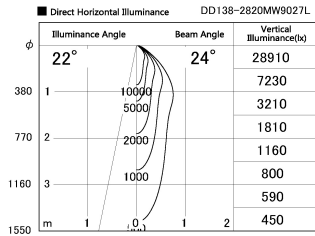

Item no. DD138-2820MW9027L

Series Name: Φ 150 Spark (Swallow Cone) (DD138L)

Installation	Recessed mount
Type	Φ 150 Spark (Swallow Cone) (DD138L)
Fixture wattage	28W
Beam angle	24deg
Color Temp.	2700K
CRI	Ra>90
Luminous	3346 lm
Body	Die-cast aluminum alloy
Body finish	N/A
Trim finish	White
Reflector finish	Mirror
IP Rate	IP20
Light source	COB module
Input Voltage	AC220~240V
Dimming Type	Non-Dimmable
Certificate	CE,CCC
Cut Hole	150

Height (Weight)	
48.5W	125 (1.4kg)
41.0W	106 (1.2kg)
28.0W	106 (1.2kg)
23.0W	76 (0.9kg)
20.0W	76 (0.9kg)