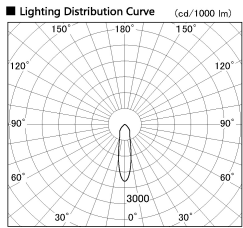

Item no. DD138-2820MW9027L

Series Name: Φ 150 Spark (Swallow Cone) (DD138L)

Installation	Recessed mount
Type	Φ 150 Spark (Swallow Cone) (DD138L)
Fixture wattage	28W
Beam angle	24deg
Color Temp.	2700K
CRI	Ra>90
Luminous	3346 lm
Body	Die-cast aluminum alloy
Body finish	N/A
Trim finish	White
Reflector finish	Mirror
IP Rate	IP20
Light source	COB module
Input Voltage	AC220~240V
Dimming Type	Non-Dimmable
Certificate	CE,CCC
Cut Hole	150

Height (Weight)	
48.5W	125 (1.4kg)
41.0W	106 (1.2kg)
28.0W	106 (1.2kg)
23.0W	76 (0.9kg)
20.0W	76 (0.9kg)