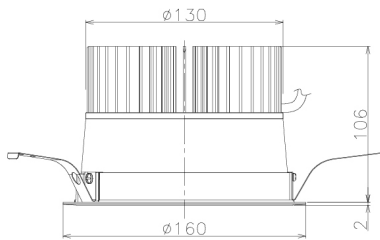

Item no. DD138-2820MW9027L

Series Name: Φ 150 Spark (Swallow Cone) (DD138L)

Installation	Recessed mount
Type	Φ 150 Spark (Swallow Cone) (DD138L)
Fixture wattage	28W
Beam angle	24deg
Color Temp.	2700K
CRI	Ra>90
Luminous	3346 lm
Body	Die-cast aluminum alloy
Body finish	N/A
Trim finish	White
Reflector finish	Mirror
IP Rate	IP20
Light source	COB module
Input Voltage	AC220~240V
Dimming Type	Non-Dimmable
Certificate	CE,CCC
Cut Hole	150

Height (Weight)	
48.5W	125 (1.4kg)
41.0W	106 (1.2kg)
28.0W	106 (1.2kg)
23.0W	76 (0.9kg)
20.0W	76 (0.9kg)