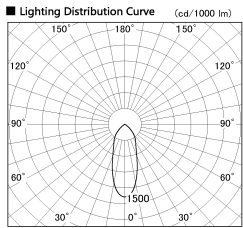

Item no. DD138-2840MW9027L

Series Name: Φ 150 Spark (Swallow Cone) (DD138L)

Installation	Recessed mount
Type	Φ 150 Spark (Swallow Cone) (DD138L)
Fixture wattage	28W
Beam angle	37deg
Color Temp.	2700K
CRI	Ra>90
Luminous	3263 lm
Body	Die-cast aluminum alloy
Body finish	N/A
Trim finish	White
Reflector finish	Mirror
IP Rate	IP20
Light source	COB module
Input Voltage	AC220~240V
Dimming Type	Non-Dimmable
Certificate	CE,CCC
Cut Hole	150

Height (Weight)	
48.5W	125 (1.4kg)
41.0W	106 (1.2kg)
28.0W	106 (1.2kg)
23.0W	76 (0.9kg)
20.0W	76 (0.9kg)