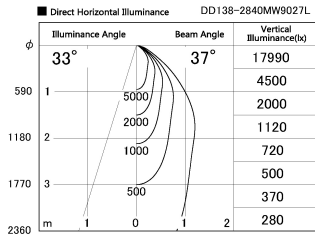

Item no. DD138-2840MW9027L

Series Name: Φ 150 Spark (Swallow Cone) (DD138L)

Installation	Recessed mount
Type	Φ 150 Spark (Swallow Cone) (DD138L)
Fixture wattage	28W
Beam angle	37deg
Color Temp.	2700K
CRI	Ra>90
Luminous	3263 lm
Body	Die-cast aluminum alloy
Body finish	N/A
Trim finish	White
Reflector finish	Mirror
IP Rate	IP20
Light source	COB module
Input Voltage	AC220~240V
Dimming Type	Non-Dimmable
Certificate	CE,CCC
Cut Hole	150

Height (Weight)	
48.5W	125 (1.4kg)
41.0W	106 (1.2kg)
28.0W	106 (1.2kg)
23.0W	76 (0.9kg)
20.0W	76 (0.9kg)