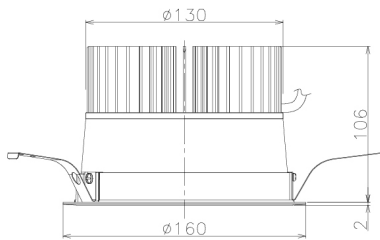

Item no. DD138-2840MW9027L

Series Name: Φ 150 Spark (Swallow Cone) (DD138L)

Installation	Recessed mount
Type	Φ 150 Spark (Swallow Cone) (DD138L)
Fixture wattage	28W
Beam angle	37deg
Color Temp.	2700K
CRI	Ra>90
Luminous	3263 lm
Body	Die-cast aluminum alloy
Body finish	N/A
Trim finish	White
Reflector finish	Mirror
IP Rate	IP20
Light source	COB module
Input Voltage	AC220~240V
Dimming Type	Non-Dimmable
Certificate	CE,CCC
Cut Hole	150

Height (Weight)	
48.5W	125 (1.4kg)
41.0W	106 (1.2kg)
28.0W	106 (1.2kg)
23.0W	76 (0.9kg)
20.0W	76 (0.9kg)