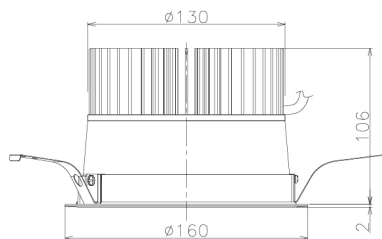

Item no. DD138-2860MW9027L

Series Name: Φ 150 Spark (Swallow Cone) (DD138L)

Installation	Recessed mount
Type	Φ 150 Spark (Swallow Cone) (DD138L)
Fixture wattage	28W
Beam angle	83deg
Color Temp.	2700K
CRI	Ra>90
Luminous	3264 lm
Body	Die-cast aluminum alloy
Body finish	N/A
Trim finish	White
Reflector finish	Mirror
IP Rate	IP20
Light source	COB module
Input Voltage	AC220~240V
Dimming Type	Non-Dimmable
Certificate	CE,CCC
Cut Hole	150

Height (Weight)	
48.5W	125 (1.4kg)
41.0W	106 (1.2kg)
28.0W	106 (1.2kg)
23.0W	76 (0.9kg)
20.0W	76 (0.9kg)