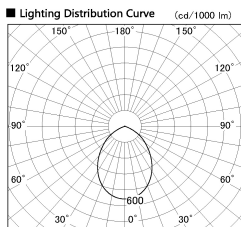

Item no. DD138-2860MW9027L

Series Name: Φ 150 Spark (Swallow Cone) (DD138L)

Installation	Recessed mount
Type	Φ 150 Spark (Swallow Cone) (DD138L)
Fixture wattage	28W
Beam angle	83deg
Color Temp.	2700K
CRI	Ra>90
Luminous	3264 lm
Body	Die-cast aluminum alloy
Body finish	N/A
Trim finish	White
Reflector finish	Mirror
IP Rate	IP20
Light source	COB module
Input Voltage	AC220~240V
Dimming Type	Non-Dimmable
Certificate	CE,CCC
Cut Hole	150

Height (Weight)	
48.5W	125 (1.4kg)
41.0W	106 (1.2kg)
28.0W	106 (1.2kg)
23.0W	76 (0.9kg)
20.0W	76 (0.9kg)