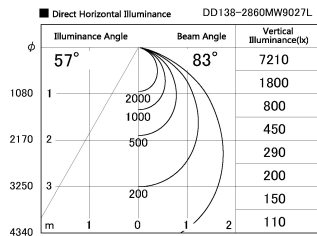

Item no. DD138-2860MW9027L

Series Name: Φ 150 Spark (Swallow Cone) (DD138L)

Installation	Recessed mount
Type	Φ 150 Spark (Swallow Cone) (DD138L)
Fixture wattage	28W
Beam angle	83deg
Color Temp.	2700K
CRI	Ra>90
Luminous	3264 lm
Body	Die-cast aluminum alloy
Body finish	N/A
Trim finish	White
Reflector finish	Mirror
IP Rate	IP20
Light source	COB module
Input Voltage	AC220~240V
Dimming Type	Non-Dimmable
Certificate	CE,CCC
Cut Hole	150

Height (Weight)	
48.5W	125 (1.4kg)
41.0W	106 (1.2kg)
28.0W	106 (1.2kg)
23.0W	76 (0.9kg)
20.0W	76 (0.9kg)