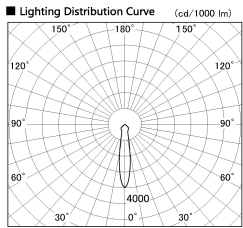

Item no. DD138-4520MW9030L

Series Name: Φ 150 Spark (Swallow Cone) (DD138L)

Installation	Recessed mount
Type	Φ 150 Spark (Swallow Cone) (DD138L)
Fixture wattage	41W
Beam angle	18deg
Color Temp.	3000K
CRI	Ra>90
Luminous	5308 lm
Body	Die-cast aluminum alloy
Body finish	N/A
Trim finish	White
Reflector finish	Mirror
IP Rate	IP20
Light source	COB module
Input Voltage	AC220~240V
Dimming Type	Non-Dimmable
Certificate	CE,CCC
Cut Hole	150

Height (Weight)	
48.5W	125 (1.4kg)
41.0W	106 (1.2kg)
28.0W	106 (1.2kg)
23.0W	76 (0.9kg)
20.0W	76 (0.9kg)