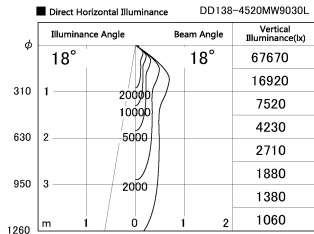

Item no. DD138-4520MW9030L

Series Name: Φ 150 Spark (Swallow Cone) (DD138L)

Installation	Recessed mount
Type	Φ 150 Spark (Swallow Cone) (DD138L)
Fixture wattage	41W
Beam angle	18deg
Color Temp.	3000K
CRI	Ra>90
Luminous	5308 lm
Body	Die-cast aluminum alloy
Body finish	N/A
Trim finish	White
Reflector finish	Mirror
IP Rate	IP20
Light source	COB module
Input Voltage	AC220~240V
Dimming Type	Non-Dimmable
Certificate	CE,CCC
Cut Hole	150

Height (Weight)	
48.5W	125 (1.4kg)
41.0W	106 (1.2kg)
28.0W	106 (1.2kg)
23.0W	76 (0.9kg)
20.0W	76 (0.9kg)