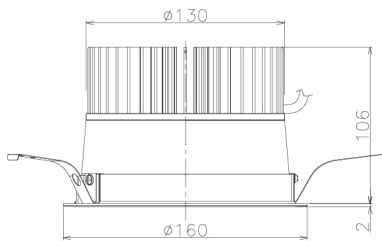

Item no. DD138-4520MW9030L

Series Name: Φ 150 Spark (Swallow Cone) (DD138L)

Installation	Recessed mount
Type	Φ 150 Spark (Swallow Cone) (DD138L)
Fixture wattage	41W
Beam angle	18deg
Color Temp.	3000K
CRI	Ra>90
Luminous	5308 lm
Body	Die-cast aluminum alloy
Body finish	N/A
Trim finish	White
Reflector finish	Mirror
IP Rate	IP20
Light source	COB module
Input Voltage	AC220~240V
Dimming Type	Non-Dimmable
Certificate	CE,CCC
Cut Hole	150

Height (Weight)	
48.5W	125 (1.4kg)
41.0W	106 (1.2kg)
28.0W	106 (1.2kg)
23.0W	76 (0.9kg)
20.0W	76 (0.9kg)