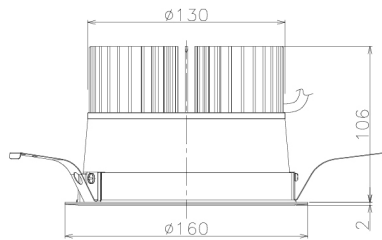

Item no. DD138-2820MW9030L

Series Name: $\Phi 150$ Spark (Swallow Cone) (DD138L)

Installation	Recessed mount
Type	$\Phi 150$ Spark (Swallow Cone) (DD138L)
Fixture wattage	28W
Beam angle	24deg
Color Temp.	3000K
CRI	Ra>90
Luminous	3414 lm
Body	Die-cast aluminum alloy
Body finish	N/A
Trim finish	White
Reflector finish	Mirror
IP Rate	IP20
Light source	COB module
Input Voltage	AC220~240V
Dimming Type	Non-Dimmable
Certificate	CE,CCC
Cut Hole	150

Height (Weight)	
48.5W	125 (1.4kg)
41.0W	106 (1.2kg)
28.0W	106 (1.2kg)
23.0W	76 (0.9kg)
20.0W	76 (0.9kg)