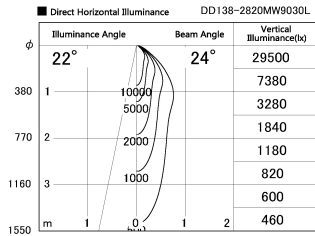

Item no. DD138-2820MW9030L

Series Name: $\Phi 150$ Spark (Swallow Cone) (DD138L)

Installation	Recessed mount
Type	$\Phi 150$ Spark (Swallow Cone) (DD138L)
Fixture wattage	28W
Beam angle	24deg
Color Temp.	3000K
CRI	Ra>90
Luminous	3414 lm
Body	Die-cast aluminum alloy
Body finish	N/A
Trim finish	White
Reflector finish	Mirror
IP Rate	IP20
Light source	COB module
Input Voltage	AC220~240V
Dimming Type	Non-Dimmable
Certificate	CE,CCC
Cut Hole	150

Height (Weight)	
48.5W	125 (1.4kg)
41.0W	106 (1.2kg)
28.0W	106 (1.2kg)
23.0W	76 (0.9kg)
20.0W	76 (0.9kg)