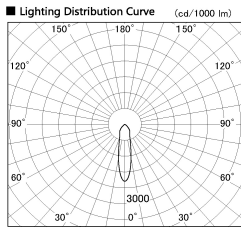

Item no. DD138-2820MW9030L

Series Name: $\Phi 150$ Spark (Swallow Cone) (DD138L)

Installation	Recessed mount
Type	$\Phi 150$ Spark (Swallow Cone) (DD138L)
Fixture wattage	28W
Beam angle	24deg
Color Temp.	3000K
CRI	Ra>90
Luminous	3414 lm
Body	Die-cast aluminum alloy
Body finish	N/A
Trim finish	White
Reflector finish	Mirror
IP Rate	IP20
Light source	COB module
Input Voltage	AC220~240V
Dimming Type	Non-Dimmable
Certificate	CE,CCC
Cut Hole	150

Height (Weight)	
48.5W	125 (1.4kg)
41.0W	106 (1.2kg)
28.0W	106 (1.2kg)
23.0W	76 (0.9kg)
20.0W	76 (0.9kg)