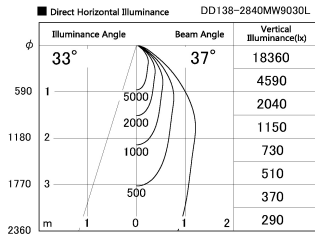

Item no. DD138-2840MW9030L

Series Name: Φ 150 Spark (Swallow Cone) (DD138L)

Installation	Recessed mount
Type	Φ 150 Spark (Swallow Cone) (DD138L)
Fixture wattage	28W
Beam angle	37deg
Color Temp.	3000K
CRI	Ra>90
Luminous	3330 lm
Body	Die-cast aluminum alloy
Body finish	N/A
Trim finish	White
Reflector finish	Mirror
IP Rate	IP20
Light source	COB module
Input Voltage	AC220~240V
Dimming Type	Non-Dimmable
Certificate	CE,CCC
Cut Hole	150

Height (Weight)	
48.5W	125 (1.4kg)
41.0W	106 (1.2kg)
28.0W	106 (1.2kg)
23.0W	76 (0.9kg)
20.0W	76 (0.9kg)