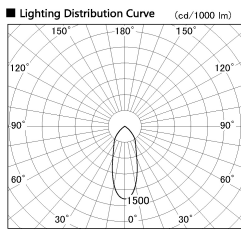

Item no. DD138-2840MW9030L

Series Name: Φ 150 Spark (Swallow Cone) (DD138L)

Installation	Recessed mount
Type	Φ 150 Spark (Swallow Cone) (DD138L)
Fixture wattage	28W
Beam angle	37deg
Color Temp.	3000K
CRI	Ra>90
Luminous	3330 lm
Body	Die-cast aluminum alloy
Body finish	N/A
Trim finish	White
Reflector finish	Mirror
IP Rate	IP20
Light source	COB module
Input Voltage	AC220~240V
Dimming Type	Non-Dimmable
Certificate	CE,CCC
Cut Hole	150

Height (Weight)	
48.5W	125 (1.4kg)
41.0W	106 (1.2kg)
28.0W	106 (1.2kg)
23.0W	76 (0.9kg)
20.0W	76 (0.9kg)