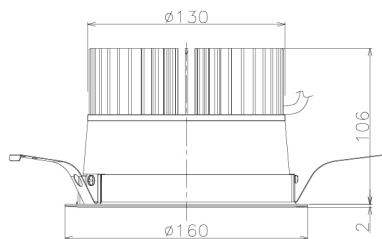

Item no. DD138-2840MW9030L

Series Name: Φ 150 Spark (Swallow Cone) (DD138L)

Installation	Recessed mount
Type	Φ 150 Spark (Swallow Cone) (DD138L)
Fixture wattage	28W
Beam angle	37deg
Color Temp.	3000K
CRI	Ra>90
Luminous	3330 lm
Body	Die-cast aluminum alloy
Body finish	N/A
Trim finish	White
Reflector finish	Mirror
IP Rate	IP20
Light source	COB module
Input Voltage	AC220~240V
Dimming Type	Non-Dimmable
Certificate	CE,CCC
Cut Hole	150

Height (Weight)	
48.5W	125 (1.4kg)
41.0W	106 (1.2kg)
28.0W	106 (1.2kg)
23.0W	76 (0.9kg)
20.0W	76 (0.9kg)