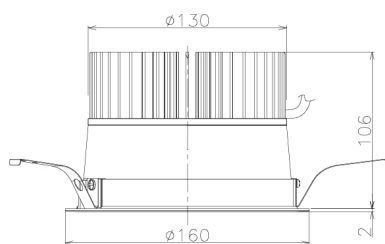

Item no. DD138-4520MW9035L

Series Name:  $\Phi$ 150 Spark (Swallow Cone) (DD138L)

Installation	Recessed mount
Type	$\Phi$ 150 Spark (Swallow Cone) (DD138L)
Fixture wattage	41W
Beam angle	18deg
Color Temp.	3500K
CRI	Ra>90
Luminous	5255 lm
Body	Die-cast aluminum alloy
Body finish	N/A
Trim finish	White
Reflector finish	Mirror
IP Rate	IP20
Light source	COB module
Input Voltage	AC220~240V
Dimming Type	Non-Dimmable
Certificate	CE,CCC
Cut Hole	150

Height (Weight)	
48.5W	125 (1.4kg)
41.0W	106 (1.2kg)
28.0W	106 (1.2kg)
23.0W	76 (0.9kg)
20.0W	76 (0.9kg)