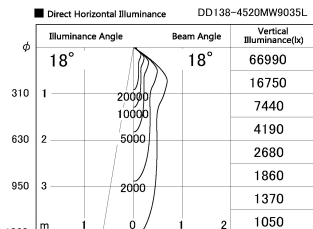

Item no. DD138-4520MW9035L

Series Name:  $\Phi$ 150 Spark (Swallow Cone) (DD138L)

Installation	Recessed mount
Type	$\Phi$ 150 Spark (Swallow Cone) (DD138L)
Fixture wattage	41W
Beam angle	18deg
Color Temp.	3500K
CRI	Ra>90
Luminous	5255 lm
Body	Die-cast aluminum alloy
Body finish	N/A
Trim finish	White
Reflector finish	Mirror
IP Rate	IP20
Light source	COB module
Input Voltage	AC220~240V
Dimming Type	Non-Dimmable
Certificate	CE,CCC
Cut Hole	150

Height (Weight)	
48.5W	125 (1.4kg)
41.0W	106 (1.2kg)
28.0W	106 (1.2kg)
23.0W	76 (0.9kg)
20.0W	76 (0.9kg)