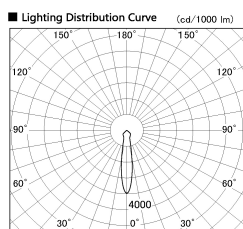

Item no. DD138-4520MW9035L

Series Name:  $\Phi$ 150 Spark (Swallow Cone) (DD138L)

Installation	Recessed mount
Type	$\Phi$ 150 Spark (Swallow Cone) (DD138L)
Fixture wattage	41W
Beam angle	18deg
Color Temp.	3500K
CRI	Ra>90
Luminous	5255 lm
Body	Die-cast aluminum alloy
Body finish	N/A
Trim finish	White
Reflector finish	Mirror
IP Rate	IP20
Light source	COB module
Input Voltage	AC220~240V
Dimming Type	Non-Dimmable
Certificate	CE,CCC
Cut Hole	150

Height (Weight)	
48.5W	125 (1.4kg)
41.0W	106 (1.2kg)
28.0W	106 (1.2kg)
23.0W	76 (0.9kg)
20.0W	76 (0.9kg)