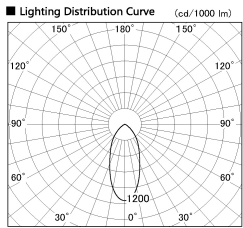

Item no. DD138-4540MW9035L

Series Name: Φ 150 Spark (Swallow Cone) (DD138L)

| | |
|------------------|--|
| Installation | Recessed mount |
| Type | Φ 150 Spark (Swallow Cone) (DD138L) |
| Fixture wattage | 41W |
| Beam angle | 44deg |
| Color Temp. | 3500K |
| CRI | Ra>90 |
| Luminous | 4853 lm |
| Body | Die-cast aluminum alloy |
| Body finish | N/A |
| Trim finish | White |
| Reflector finish | Mirror |
| IP Rate | IP20 |
| Light source | COB module |
| Input Voltage | AC220~240V |
| Dimming Type | Non-Dimmable |
| Certificate | CE,CCC |
| Cut Hole | 150 |

| Height (Weight) | |
|-----------------|-------------|
| 48.5W | 125 (1.4kg) |
| 41.0W | 106 (1.2kg) |
| 28.0W | 106 (1.2kg) |
| 23.0W | 76 (0.9kg) |
| 20.0W | 76 (0.9kg) |