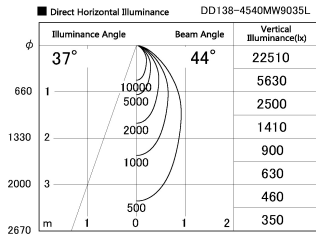

Item no. DD138-4540MW9035L

Series Name: Φ 150 Spark (Swallow Cone) (DD138L)

| | |
|------------------|--|
| Installation | Recessed mount |
| Type | Φ 150 Spark (Swallow Cone) (DD138L) |
| Fixture wattage | 41W |
| Beam angle | 44deg |
| Color Temp. | 3500K |
| CRI | Ra>90 |
| Luminous | 4853 lm |
| Body | Die-cast aluminum alloy |
| Body finish | N/A |
| Trim finish | White |
| Reflector finish | Mirror |
| IP Rate | IP20 |
| Light source | COB module |
| Input Voltage | AC220~240V |
| Dimming Type | Non-Dimmable |
| Certificate | CE,CCC |
| Cut Hole | 150 |

| Height (Weight) | |
|-----------------|-------------|
| 48.5W | 125 (1.4kg) |
| 41.0W | 106 (1.2kg) |
| 28.0W | 106 (1.2kg) |
| 23.0W | 76 (0.9kg) |
| 20.0W | 76 (0.9kg) |