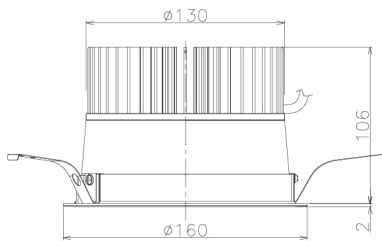

Item no. DD138-4540MW9035L

Series Name: Φ 150 Spark (Swallow Cone) (DD138L)

| | |
|------------------|--|
| Installation | Recessed mount |
| Type | Φ 150 Spark (Swallow Cone) (DD138L) |
| Fixture wattage | 41W |
| Beam angle | 44deg |
| Color Temp. | 3500K |
| CRI | Ra>90 |
| Luminous | 4853 lm |
| Body | Die-cast aluminum alloy |
| Body finish | N/A |
| Trim finish | White |
| Reflector finish | Mirror |
| IP Rate | IP20 |
| Light source | COB module |
| Input Voltage | AC220~240V |
| Dimming Type | Non-Dimmable |
| Certificate | CE,CCC |
| Cut Hole | 150 |

| Height (Weight) | |
|-----------------|-------------|
| 48.5W | 125 (1.4kg) |
| 41.0W | 106 (1.2kg) |
| 28.0W | 106 (1.2kg) |
| 23.0W | 76 (0.9kg) |
| 20.0W | 76 (0.9kg) |