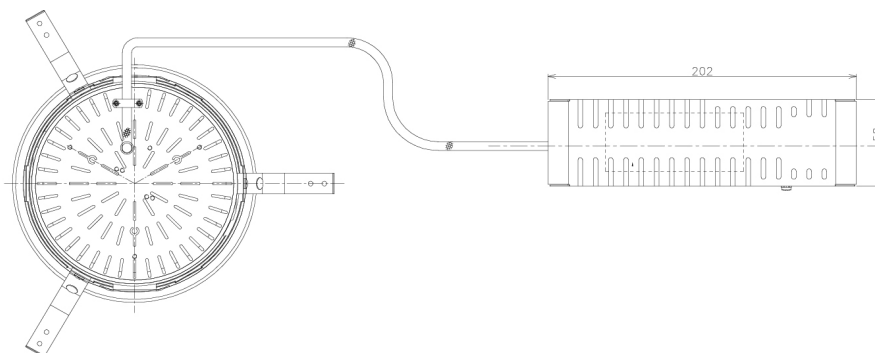

Item no. DD138-4560MW9035L

Series Name:  $\Phi$ 150 Spark (Swallow Cone) (DD138L)

Installation	Recessed mount
Type	$\Phi$ 150 Spark (Swallow Cone) (DD138L)
Fixture wattage	41W
Beam angle	74deg
Color Temp.	3500K
CRI	Ra>90
Luminous	5146 lm
Body	Die-cast aluminum alloy
Body finish	N/A
Trim finish	White
Reflector finish	Mirror
IP Rate	IP20
Light source	COB module
Input Voltage	AC220~240V
Dimming Type	Non-Dimmable
Certificate	CE,CCC
Cut Hole	150

Height (Weight)	
48.5W	125 (1.4kg)
41.0W	106 (1.2kg)
28.0W	106 (1.2kg)
23.0W	76 (0.9kg)
20.0W	76 (0.9kg)