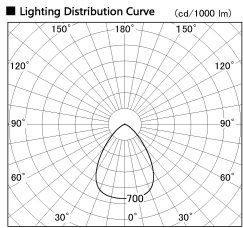

Item no. DD138-4560MW9035L

Series Name:  $\Phi$ 150 Spark (Swallow Cone) (DD138L)

Installation	Recessed mount
Type	$\Phi$ 150 Spark (Swallow Cone) (DD138L)
Fixture wattage	41W
Beam angle	74deg
Color Temp.	3500K
CRI	Ra>90
Luminous	5146 lm
Body	Die-cast aluminum alloy
Body finish	N/A
Trim finish	White
Reflector finish	Mirror
IP Rate	IP20
Light source	COB module
Input Voltage	AC220~240V
Dimming Type	Non-Dimmable
Certificate	CE,CCC
Cut Hole	150

Height (Weight)	
48.5W	125 (1.4kg)
41.0W	106 (1.2kg)
28.0W	106 (1.2kg)
23.0W	76 (0.9kg)
20.0W	76 (0.9kg)