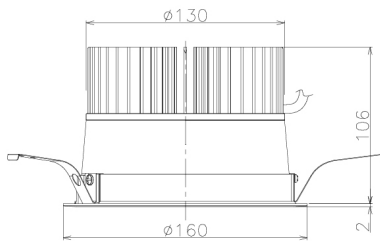

Item no. DD138-4560MW9035L

Series Name:  $\Phi$ 150 Spark (Swallow Cone) (DD138L)

Installation	Recessed mount
Type	$\Phi$ 150 Spark (Swallow Cone) (DD138L)
Fixture wattage	41W
Beam angle	74deg
Color Temp.	3500K
CRI	Ra>90
Luminous	5146 lm
Body	Die-cast aluminum alloy
Body finish	N/A
Trim finish	White
Reflector finish	Mirror
IP Rate	IP20
Light source	COB module
Input Voltage	AC220~240V
Dimming Type	Non-Dimmable
Certificate	CE,CCC
Cut Hole	150

Height (Weight)	
48.5W	125 (1.4kg)
41.0W	106 (1.2kg)
28.0W	106 (1.2kg)
23.0W	76 (0.9kg)
20.0W	76 (0.9kg)