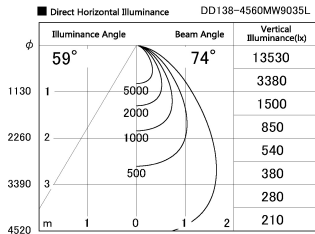

Item no. DD138-4560MW9035L

Series Name:  $\Phi$ 150 Spark (Swallow Cone) (DD138L)

Installation	Recessed mount
Type	$\Phi$ 150 Spark (Swallow Cone) (DD138L)
Fixture wattage	41W
Beam angle	74deg
Color Temp.	3500K
CRI	Ra>90
Luminous	5146 lm
Body	Die-cast aluminum alloy
Body finish	N/A
Trim finish	White
Reflector finish	Mirror
IP Rate	IP20
Light source	COB module
Input Voltage	AC220~240V
Dimming Type	Non-Dimmable
Certificate	CE,CCC
Cut Hole	150

Height (Weight)	
48.5W	125 (1.4kg)
41.0W	106 (1.2kg)
28.0W	106 (1.2kg)
23.0W	76 (0.9kg)
20.0W	76 (0.9kg)