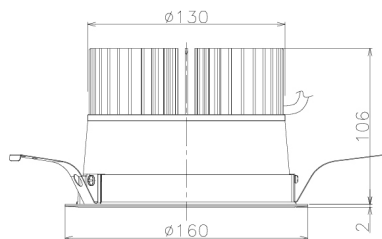

Item no. DD138-2860MW9035L

Series Name: Φ 150 Spark (Swallow Cone) (DD138L)

Installation	Recessed mount
Type	Φ 150 Spark (Swallow Cone) (DD138L)
Fixture wattage	28W
Beam angle	83deg
Color Temp.	3500K
CRI	Ra>90
Luminous	3298 lm
Body	Die-cast aluminum alloy
Body finish	N/A
Trim finish	White
Reflector finish	Mirror
IP Rate	IP20
Light source	COB module
Input Voltage	AC220~240V
Dimming Type	Non-Dimmable
Certificate	CE,CCC
Cut Hole	150

Height (Weight)	
48.5W	125 (1.4kg)
41.0W	106 (1.2kg)
28.0W	106 (1.2kg)
23.0W	76 (0.9kg)
20.0W	76 (0.9kg)