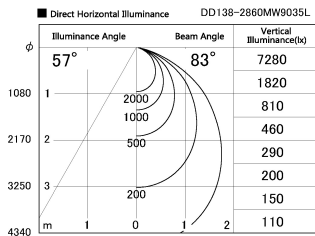

Item no. DD138-2860MW9035L

Series Name: Φ 150 Spark (Swallow Cone) (DD138L)

Installation	Recessed mount
Type	Φ 150 Spark (Swallow Cone) (DD138L)
Fixture wattage	28W
Beam angle	83deg
Color Temp.	3500K
CRI	Ra>90
Luminous	3298 lm
Body	Die-cast aluminum alloy
Body finish	N/A
Trim finish	White
Reflector finish	Mirror
IP Rate	IP20
Light source	COB module
Input Voltage	AC220~240V
Dimming Type	Non-Dimmable
Certificate	CE,CCC
Cut Hole	150

Height (Weight)	
48.5W	125 (1.4kg)
41.0W	106 (1.2kg)
28.0W	106 (1.2kg)
23.0W	76 (0.9kg)
20.0W	76 (0.9kg)