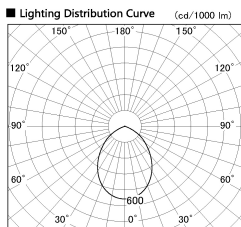

Item no. DD138-2860MW9035L

Series Name: Φ 150 Spark (Swallow Cone) (DD138L)

Installation	Recessed mount
Type	Φ 150 Spark (Swallow Cone) (DD138L)
Fixture wattage	28W
Beam angle	83deg
Color Temp.	3500K
CRI	Ra>90
Luminous	3298 lm
Body	Die-cast aluminum alloy
Body finish	N/A
Trim finish	White
Reflector finish	Mirror
IP Rate	IP20
Light source	COB module
Input Voltage	AC220~240V
Dimming Type	Non-Dimmable
Certificate	CE,CCC
Cut Hole	150

Height (Weight)	
48.5W	125 (1.4kg)
41.0W	106 (1.2kg)
28.0W	106 (1.2kg)
23.0W	76 (0.9kg)
20.0W	76 (0.9kg)