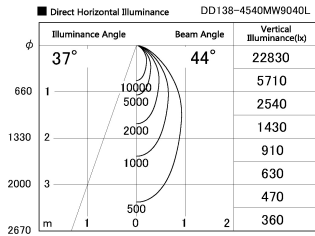

Item no. DD138-4540MW9040L

Series Name:  $\Phi$ 150 Spark (Swallow Cone) (DD138L)

Installation	Recessed mount
Type	$\Phi$ 150 Spark (Swallow Cone) (DD138L)
Fixture wattage	41W
Beam angle	44deg
Color Temp.	4000K
CRI	Ra>90
Luminous	4922 lm
Body	Die-cast aluminum alloy
Body finish	N/A
Trim finish	White
Reflector finish	Mirror
IP Rate	IP20
Light source	COB module
Input Voltage	AC220~240V
Dimming Type	Non-Dimmable
Certificate	CE,CCC
Cut Hole	150

Height (Weight)	
48.5W	125 (1.4kg)
41.0W	106 (1.2kg)
28.0W	106 (1.2kg)
23.0W	76 (0.9kg)
20.0W	76 (0.9kg)