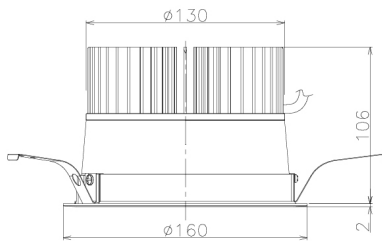

Item no. DD138-4540MW9040L

Series Name:  $\Phi$ 150 Spark (Swallow Cone) (DD138L)

Installation	Recessed mount
Type	$\Phi$ 150 Spark (Swallow Cone) (DD138L)
Fixture wattage	41W
Beam angle	44deg
Color Temp.	4000K
CRI	Ra>90
Luminous	4922 lm
Body	Die-cast aluminum alloy
Body finish	N/A
Trim finish	White
Reflector finish	Mirror
IP Rate	IP20
Light source	COB module
Input Voltage	AC220~240V
Dimming Type	Non-Dimmable
Certificate	CE,CCC
Cut Hole	150

Height (Weight)	
48.5W	125 (1.4kg)
41.0W	106 (1.2kg)
28.0W	106 (1.2kg)
23.0W	76 (0.9kg)
20.0W	76 (0.9kg)