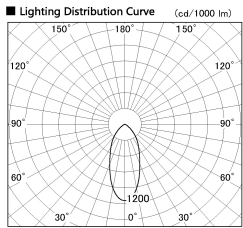

Item no. DD138-4540MW9040L

Series Name:  $\Phi$ 150 Spark (Swallow Cone) (DD138L)

Installation	Recessed mount
Type	$\Phi$ 150 Spark (Swallow Cone) (DD138L)
Fixture wattage	41W
Beam angle	44deg
Color Temp.	4000K
CRI	Ra>90
Luminous	4922 lm
Body	Die-cast aluminum alloy
Body finish	N/A
Trim finish	White
Reflector finish	Mirror
IP Rate	IP20
Light source	COB module
Input Voltage	AC220~240V
Dimming Type	Non-Dimmable
Certificate	CE,CCC
Cut Hole	150

Height (Weight)	
48.5W	125 (1.4kg)
41.0W	106 (1.2kg)
28.0W	106 (1.2kg)
23.0W	76 (0.9kg)
20.0W	76 (0.9kg)