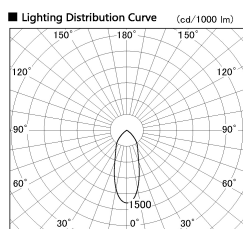

Item no. DD138-2840MW9040L

Series Name: $\Phi 150$ Spark (Swallow Cone) (DD138L)

Installation	Recessed mount
Type	
Fixture wattage	28W
Beam angle	37deg
Color Temp.	4000K
CRI	Ra>90
Luminous	3343 lm
Body	Die-cast aluminum alloy
Body finish	N/A
Trim finish	White
Reflector finish	Mirror
IP Rate	IP20
Light source	COB module
Input Voltage	AC220~240V
Dimming Type	Non-Dimmable
Certificate	CE,CCC
Cut Hole	150

Height (Weight)	
48.5W	125 (1.4kg)
41.0W	106 (1.2kg)
28.0W	106 (1.2kg)
23.0W	76 (0.9kg)
20.0W	76 (0.9kg)