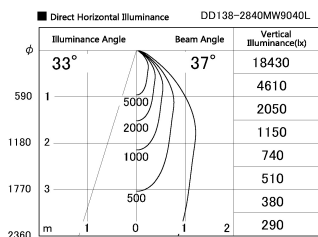

Item no. DD138-2840MW9040L

Series Name: $\Phi 150$ Spark (Swallow Cone) (DD138L)

Installation	Recessed mount
Type	
Fixture wattage	28W
Beam angle	37deg
Color Temp.	4000K
CRI	Ra>90
Luminous	3343 lm
Body	Die-cast aluminum alloy
Body finish	N/A
Trim finish	White
Reflector finish	Mirror
IP Rate	IP20
Light source	COB module
Input Voltage	AC220~240V
Dimming Type	Non-Dimmable
Certificate	CE,CCC
Cut Hole	150

Height (Weight)	
48.5W	125 (1.4kg)
41.0W	106 (1.2kg)
28.0W	106 (1.2kg)
23.0W	76 (0.9kg)
20.0W	76 (0.9kg)