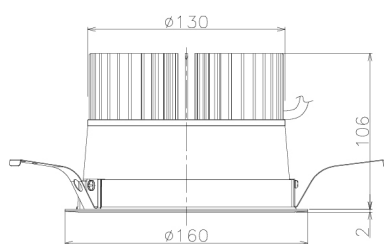

Item no. DD138-2840MW9040L

Series Name: $\Phi 150$ Spark (Swallow Cone) (DD138L)

Installation	Recessed mount
Type	
Fixture wattage	28W
Beam angle	37deg
Color Temp.	4000K
CRI	Ra>90
Luminous	3343 lm
Body	Die-cast aluminum alloy
Body finish	N/A
Trim finish	White
Reflector finish	Mirror
IP Rate	IP20
Light source	COB module
Input Voltage	AC220~240V
Dimming Type	Non-Dimmable
Certificate	CE,CCC
Cut Hole	150

Height (Weight)	
48.5W	125 (1.4kg)
41.0W	106 (1.2kg)
28.0W	106 (1.2kg)
23.0W	76 (0.9kg)
20.0W	76 (0.9kg)