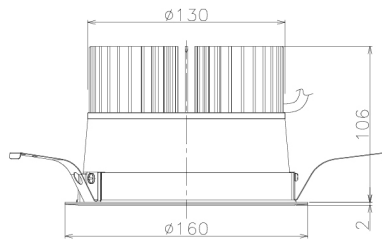

Item no. DD138-2860MW9040L

Series Name:  $\Phi$ 150 Spark (Swallow Cone) (DD138L)

Installation	Recessed mount
Type	$\Phi$ 150 Spark (Swallow Cone) (DD138L)
Fixture wattage	28W
Beam angle	83deg
Color Temp.	4000K
CRI	Ra>90
Luminous	3344 lm
Body	Die-cast aluminum alloy
Body finish	N/A
Trim finish	White
Reflector finish	Mirror
IP Rate	IP20
Light source	COB module
Input Voltage	AC220~240V
Dimming Type	Non-Dimmable
Certificate	CE,CCC
Cut Hole	150

Height (Weight)	
48.5W	125 (1.4kg)
41.0W	106 (1.2kg)
28.0W	106 (1.2kg)
23.0W	76 (0.9kg)
20.0W	76 (0.9kg)