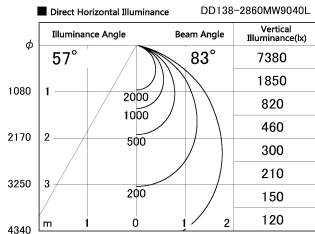

Item no. DD138-2860MW9040L

Series Name:  $\Phi$ 150 Spark (Swallow Cone) (DD138L)

Installation	Recessed mount
Type	$\Phi$ 150 Spark (Swallow Cone) (DD138L)
Fixture wattage	28W
Beam angle	83deg
Color Temp.	4000K
CRI	Ra>90
Luminous	3344 lm
Body	Die-cast aluminum alloy
Body finish	N/A
Trim finish	White
Reflector finish	Mirror
IP Rate	IP20
Light source	COB module
Input Voltage	AC220~240V
Dimming Type	Non-Dimmable
Certificate	CE,CCC
Cut Hole	150

Height (Weight)	
48.5W	125 (1.4kg)
41.0W	106 (1.2kg)
28.0W	106 (1.2kg)
23.0W	76 (0.9kg)
20.0W	76 (0.9kg)