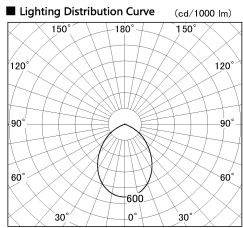

Item no. DD138-2860MW9040L

Series Name:  $\Phi$ 150 Spark (Swallow Cone) (DD138L)

Installation	Recessed mount
Type	$\Phi$ 150 Spark (Swallow Cone) (DD138L)
Fixture wattage	28W
Beam angle	83deg
Color Temp.	4000K
CRI	Ra>90
Luminous	3344 lm
Body	Die-cast aluminum alloy
Body finish	N/A
Trim finish	White
Reflector finish	Mirror
IP Rate	IP20
Light source	COB module
Input Voltage	AC220~240V
Dimming Type	Non-Dimmable
Certificate	CE,CCC
Cut Hole	150

Height (Weight)	
48.5W	125 (1.4kg)
41.0W	106 (1.2kg)
28.0W	106 (1.2kg)
23.0W	76 (0.9kg)
20.0W	76 (0.9kg)