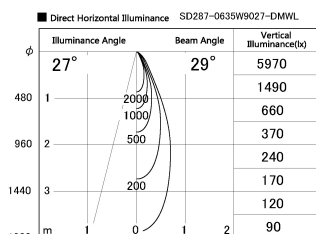

Item no. SD287-0635W9027-DMWL

Series Name: Cledy micro tracklight (In-Track) SD287 (48V)

Installation	Track mount
Type	Cledy micro tracklight (In-Track) SD287 (48V)
Fixture wattage	6W
Beam angle	29 deg
Color Temp.	2700K
CRI	Ra>90
Luminous	445 lm
Body	Die-cast aluminium alloy
Body finish	White
Trim finish	White
Reflector finish	N/A
IP Rate	IP20
Light source	COB module
Input Voltage	DC 48V
Dimming Type	Wireless Dimmable
Certificate	CE/CCC
Cut Hole	N/A