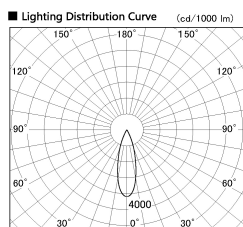

Item no. SD287-0635W9027-DMWL

Series Name: Cledy micro tracklight (In-Track) SD287 (48V)

Installation	Track mount
Type	Cledy micro tracklight (In-Track) SD287 (48V)
Fixture wattage	6W
Beam angle	29 deg
Color Temp.	2700K
CRI	Ra>90
Luminous	445 lm
Body	Die-cast aluminium alloy
Body finish	White
Trim finish	White
Reflector finish	N/A
IP Rate	IP20
Light source	COB module
Input Voltage	DC 48V
Dimming Type	Wireless Dimmable
Certificate	CE/CCC
Cut Hole	N/A