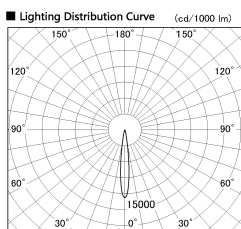

Item no. SD287-0615W9035-DMWL

Series Name: Cledy micro tracklight (In-Track) SD287 (48V)

■ Direct Horizontal Illuminance SD287-0615W9035-DMWL

φ	Illuminance Angle	Beam Angle	Vertical Illuminance (lx)
210	12°	13°	21150
10000			5290
5000			2350
420	2		1320
2000			850
630	3		590
1000			430
840	m	1	330
		0	
		1	
		2	

Installation	Track mount
Type	Cledy micro tracklight (In-Track) SD287 (48V)
Fixture wattage	6W
Beam angle	13 deg
Color Temp.	3500K
CRI	Ra>90
Luminous	412 lm
Body	Die-cast aluminium alloy
Body finish	White
Trim finish	White
Reflector finish	N/A
IP Rate	IP20
Light source	COB module
Input Voltage	DC 48V
Dimming Type	Wireless Dimmable
Certificate	CE/CCC
Cut Hole	N/A