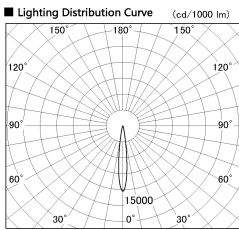

Item no. SD287-0615WHC27-DMWL

Series Name: Cledy micro tracklight (In-Track) SD287 (48V)

■ Direct Horizontal Illuminance SD287-0615WHC27-DMWL

φ	Illuminance Angle	Beam Angle	Vertical Illuminance (lx)
210	12°	13°	14720
1			3680
420			1640
2			920
630			590
3			410
840			300
m	1	0	230

Installation	Track mount
Type	Cledy micro tracklight (In-Track) SD287 (48V)
Fixture wattage	6W
Beam angle	13 deg
Color Temp.	2700K
CRI	Ra>98
Luminous	297 lm
Body	Die-cast aluminium alloy
Body finish	White
Trim finish	White
Reflector finish	N/A
IP Rate	IP20
Light source	COB module
Input Voltage	DC 48V
Dimming Type	Wireless Dimmable
Certificate	CE/CCC
Cut Hole	N/A