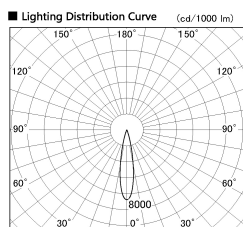

Item no. SD287-0625WHC35-DMWL

Series Name: Cledy micro tracklight (In-Track) SD287 (48V)

■ Direct Horizontal Illuminance SD287-0625WHC35-DMWL

Illuminance Angle	Beam Angle	Vertical Illuminance (lx)
20°	20°	10770
		2690
		1200
		670
		430
		300
		220
		170

Installation	Track mount
Type	Cledy micro tracklight (In-Track) SD287 (48V)
Fixture wattage	6W
Beam angle	20 deg
Color Temp.	3500K
CRI	Ra>98
Luminous	382 lm
Body	Die-cast aluminium alloy
Body finish	White
Trim finish	White
Reflector finish	N/A
IP Rate	IP20
Light source	COB module
Input Voltage	DC 48V
Dimming Type	Wireless Dimmable
Certificate	CE/CCC
Cut Hole	N/A