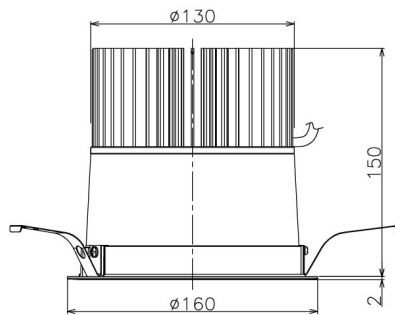

Item no. DD138-5020MW9027

Series Name: Φ 150 Spark (DD138)

| | |
|------------------|--------------------------|
| Installation | Recessed mount |
| Type | Φ 150 Spark (DD138) |
| Fixture wattage | 48.5W |
| Beam angle | 26deg |
| Color Temp. | 2700K |
| CRI | Ra>90 |
| Luminous | 6268 lm |
| Body | Die-castaluminumalloy |
| Body finish | N/A |
| Trim finish | White |
| Reflector finish | Mirror |
| IP Rate | IP20 |
| Light source | COB module |
| Input Voltage | AC220~240V |
| Dimming Type | Non-Dimmable |
| Certificate | CE,CCC |
| Cut Hole | 150 |

| Height (Weight) | |
|-----------------|-------------|
| 48.5W | 130 (1.3kg) |
| 41.0W | 130 (1.3kg) |
| 28.0W | 130 (1.3kg) |
| 23.0W | 100 (1.0kg) |
| 20.0W | 100 (1.0kg) |