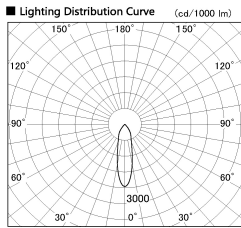

Item no. DD138-5020MW9027

Series Name: Φ 150 Spark (DD138)

| | |
|------------------|--------------------------|
| Installation | Recessed mount |
| Type | Φ 150 Spark (DD138) |
| Fixture wattage | 48.5W |
| Beam angle | 26deg |
| Color Temp. | 2700K |
| CRI | Ra>90 |
| Luminous | 6268 lm |
| Body | Die-castaluminumalloy |
| Body finish | N/A |
| Trim finish | White |
| Reflector finish | Mirror |
| IP Rate | IP20 |
| Light source | COB module |
| Input Voltage | AC220~240V |
| Dimming Type | Non-Dimmable |
| Certificate | CE,CCC |
| Cut Hole | 150 |

| Height (Weight) | |
|-----------------|-------------|
| 48.5W | 130 (1.3kg) |
| 41.0W | 130 (1.3kg) |
| 28.0W | 130 (1.3kg) |
| 23.0W | 100 (1.0kg) |
| 20.0W | 100 (1.0kg) |