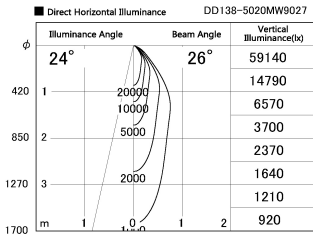

Item no. DD138-5020MW9027

Series Name: Φ 150 Spark (DD138)

| | |
|------------------|--------------------------|
| Installation | Recessed mount |
| Type | Φ 150 Spark (DD138) |
| Fixture wattage | 48.5W |
| Beam angle | 26deg |
| Color Temp. | 2700K |
| CRI | Ra>90 |
| Luminous | 6268 lm |
| Body | Die-castaluminumalloy |
| Body finish | N/A |
| Trim finish | White |
| Reflector finish | Mirror |
| IP Rate | IP20 |
| Light source | COB module |
| Input Voltage | AC220~240V |
| Dimming Type | Non-Dimmable |
| Certificate | CE,CCC |
| Cut Hole | 150 |

| Height (Weight) | |
|-----------------|-------------|
| 48.5W | 130 (1.3kg) |
| 41.0W | 130 (1.3kg) |
| 28.0W | 130 (1.3kg) |
| 23.0W | 100 (1.0kg) |
| 20.0W | 100 (1.0kg) |