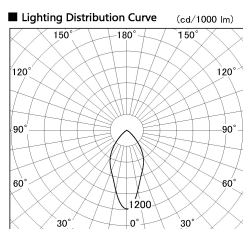

Item no. DD138-5060MW9027

Series Name: Φ 150 Spark (DD138)

Installation	Recessed mount
Type	Φ 150 Spark (DD138)
Fixture wattage	48.5W
Beam angle	40deg
Color Temp.	2700K
CRI	Ra>90
Luminous	6745 lm
Body	Die-cast aluminum alloy
Body finish	N/A
Trim finish	White
Reflector finish	Mirror
IP Rate	IP20
Light source	COB module
Input Voltage	AC220~240V
Dimming Type	Non-Dimmable
Certificate	CE,CCC
Cut Hole	150

Height (Weight)	
48.5W	130 (1.3kg)
41.0W	130 (1.3kg)
28.0W	130 (1.3kg)
23.0W	100 (1.0kg)
20.0W	100 (1.0kg)