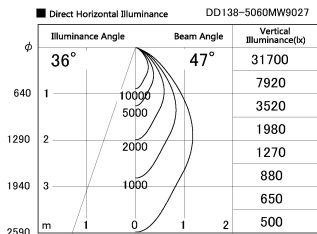

Item no. DD138-5060MW9027

Series Name: Φ 150 Spark (DD138)

Installation	Recessed mount
Type	Φ 150 Spark (DD138)
Fixture wattage	48.5W
Beam angle	40deg
Color Temp.	2700K
CRI	Ra>90
Luminous	6745 lm
Body	Die-cast aluminum alloy
Body finish	N/A
Trim finish	White
Reflector finish	Mirror
IP Rate	IP20
Light source	COB module
Input Voltage	AC220~240V
Dimming Type	Non-Dimmable
Certificate	CE,CCC
Cut Hole	150

Height (Weight)	
48.5W	130 (1.3kg)
41.0W	130 (1.3kg)
28.0W	130 (1.3kg)
23.0W	100 (1.0kg)
20.0W	100 (1.0kg)