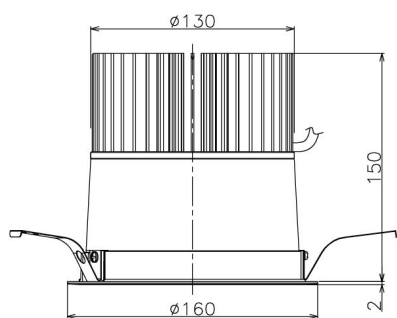

Item no. DD138-5060MW9027

Series Name: Φ 150 Spark (DD138)

Installation	Recessed mount
Type	Φ 150 Spark (DD138)
Fixture wattage	48.5W
Beam angle	40deg
Color Temp.	2700K
CRI	Ra>90
Luminous	6745 lm
Body	Die-cast aluminum alloy
Body finish	N/A
Trim finish	White
Reflector finish	Mirror
IP Rate	IP20
Light source	COB module
Input Voltage	AC220~240V
Dimming Type	Non-Dimmable
Certificate	CE,CCC
Cut Hole	150

Height (Weight)	
48.5W	130 (1.3kg)
41.0W	130 (1.3kg)
28.0W	130 (1.3kg)
23.0W	100 (1.0kg)
20.0W	100 (1.0kg)