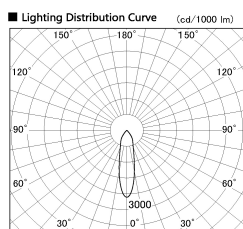

Item no. DD138-4520MW9027

Series Name: Φ 150 Spark (DD138)

Installation	Recessed mount
Type	Φ 150 Spark (DD138)
Fixture wattage	41W
Beam angle	25deg
Color Temp.	2700K
CRI	Ra>90
Luminous	4692 lm
Body	Die-cast aluminum alloy
Body finish	N/A
Trim finish	White
Reflector finish	Mirror
IP Rate	IP20
Light source	COB module
Input Voltage	AC220~240V
Dimming Type	Non-Dimmable
Certificate	CE,CCC
Cut Hole	150

Direct Horizontal Illuminance DD138-4520MW9027

Illuminance Angle	Beam Angle	Vertical Illuminance (lx)
23°	25°	47670
		11920
		5300
		2980
		1910
1220	3	1320
		970
		740
1620	m	1
		2

Height (Weight)	
48.5W	130 (1.3kg)
41.0W	130 (1.3kg)
28.0W	130 (1.3kg)
23.0W	100 (1.0kg)
20.0W	100 (1.0kg)