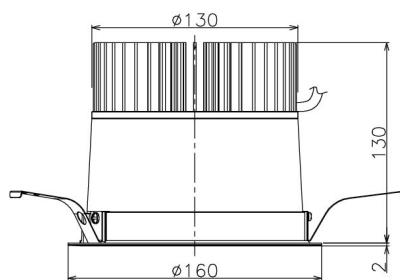

Item no. DD138-4520MW9027

Series Name: Φ 150 Spark (DD138)

Installation	Recessed mount
Type	Φ 150 Spark (DD138)
Fixture wattage	41W
Beam angle	25deg
Color Temp.	2700K
CRI	Ra>90
Luminous	4692 lm
Body	Die-cast aluminum alloy
Body finish	N/A
Trim finish	White
Reflector finish	Mirror
IP Rate	IP20
Light source	COB module
Input Voltage	AC220~240V
Dimming Type	Non-Dimmable
Certificate	CE,CCC
Cut Hole	150

Direct Horizontal Illuminance DD138-4520MW9027

Illuminance Angle	Beam Angle	Vertical Illuminance (lx)
23°	25°	47670
		11920
		5300
		2980
		1910
1220	3	1320
		970
		740
1620	m	1
		2

Height (Weight)	
48.5W	130 (1.3kg)
41.0W	130 (1.3kg)
28.0W	130 (1.3kg)
23.0W	100 (1.0kg)
20.0W	100 (1.0kg)