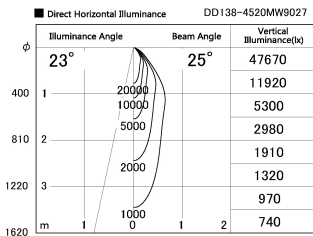

Item no. DD138-4520MW9027

Series Name:  $\Phi$ 150 Spark (DD138)

Installation	Recessed mount
Type	$\Phi$ 150 Spark (DD138)
Fixture wattage	41W
Beam angle	25deg
Color Temp.	2700K
CRI	Ra>90
Luminous	4692 lm
Body	Die-castaluminumalloy
Body finish	N/A
Trim finish	White
Reflector finish	Mirror
IP Rate	IP20
Light source	COB module
Input Voltage	AC220~240V
Dimming Type	Non-Dimmable
Certificate	CE,CCC
Cut Hole	150

Height (Weight)	
48.5W	130 (1.3kg)
41.0W	130 (1.3kg)
28.0W	130 (1.3kg)
23.0W	100 (1.0kg)
20.0W	100 (1.0kg)