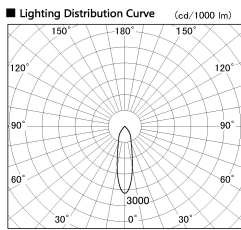

Item no. DD138-4520MW9027

Series Name:  $\Phi$ 150 Spark (DD138)

Installation	Recessed mount
Type	$\Phi$ 150 Spark (DD138)
Fixture wattage	41W
Beam angle	25deg
Color Temp.	2700K
CRI	Ra>90
Luminous	4692 lm
Body	Die-castaluminumalloy
Body finish	N/A
Trim finish	White
Reflector finish	Mirror
IP Rate	IP20
Light source	COB module
Input Voltage	AC220~240V
Dimming Type	Non-Dimmable
Certificate	CE,CCC
Cut Hole	150

Height (Weight)	
48.5W	130 (1.3kg)
41.0W	130 (1.3kg)
28.0W	130 (1.3kg)
23.0W	100 (1.0kg)
20.0W	100 (1.0kg)