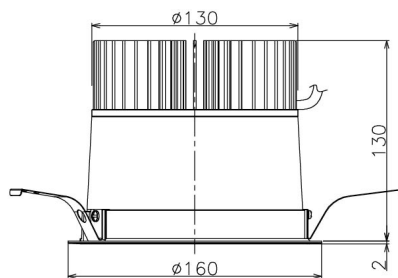

Item no. DD138-4520MW9027

Series Name:  $\Phi$ 150 Spark (DD138)

Installation	Recessed mount
Type	$\Phi$ 150 Spark (DD138)
Fixture wattage	41W
Beam angle	25deg
Color Temp.	2700K
CRI	Ra>90
Luminous	4692 lm
Body	Die-castaluminumalloy
Body finish	N/A
Trim finish	White
Reflector finish	Mirror
IP Rate	IP20
Light source	COB module
Input Voltage	AC220~240V
Dimming Type	Non-Dimmable
Certificate	CE,CCC
Cut Hole	150

Height (Weight)	
48.5W	130 (1.3kg)
41.0W	130 (1.3kg)
28.0W	130 (1.3kg)
23.0W	100 (1.0kg)
20.0W	100 (1.0kg)