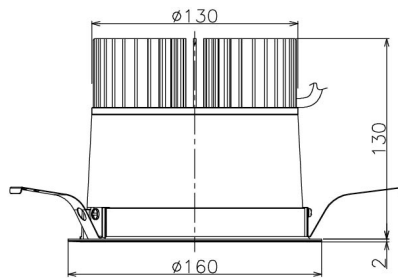

Item no. DD138-4540MW9027

Series Name: Φ 150 Spark (DD138)

Installation	Recessed mount
Type	Φ 150 Spark (DD138)
Fixture wattage	41W
Beam angle	28deg
Color Temp.	2700K
CRI	Ra>90
Luminous	4682 lm
Body	Die-castaluminumalloy
Body finish	N/A
Trim finish	White
Reflector finish	Mirror
IP Rate	IP20
Light source	COB module
Input Voltage	AC220~240V
Dimming Type	Non-Dimmable
Certificate	CE,CCC
Cut Hole	150

Height (Weight)	
48.5W	130 (1.3kg)
41.0W	130 (1.3kg)
28.0W	130 (1.3kg)
23.0W	100 (1.0kg)
20.0W	100 (1.0kg)