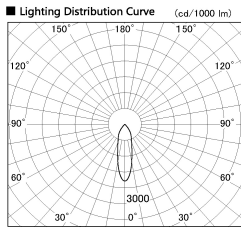

Item no. DD138-4540MW9027

Series Name: Φ 150 Spark (DD138)

Installation	Recessed mount
Type	Φ 150 Spark (DD138)
Fixture wattage	41W
Beam angle	28deg
Color Temp.	2700K
CRI	Ra>90
Luminous	4682 lm
Body	Die-castaluminumalloy
Body finish	N/A
Trim finish	White
Reflector finish	Mirror
IP Rate	IP20
Light source	COB module
Input Voltage	AC220~240V
Dimming Type	Non-Dimmable
Certificate	CE,CCC
Cut Hole	150

Height (Weight)	
48.5W	130 (1.3kg)
41.0W	130 (1.3kg)
28.0W	130 (1.3kg)
23.0W	100 (1.0kg)
20.0W	100 (1.0kg)