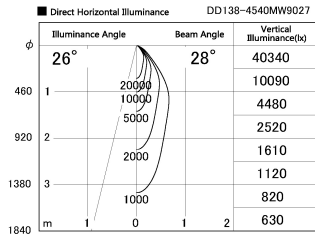

Item no. DD138-4540MW9027

Series Name: Φ 150 Spark (DD138)

Installation	Recessed mount
Type	Φ 150 Spark (DD138)
Fixture wattage	41W
Beam angle	28deg
Color Temp.	2700K
CRI	Ra>90
Luminous	4682 lm
Body	Die-castaluminumalloy
Body finish	N/A
Trim finish	White
Reflector finish	Mirror
IP Rate	IP20
Light source	COB module
Input Voltage	AC220~240V
Dimming Type	Non-Dimmable
Certificate	CE,CCC
Cut Hole	150

Height (Weight)	
48.5W	130 (1.3kg)
41.0W	130 (1.3kg)
28.0W	130 (1.3kg)
23.0W	100 (1.0kg)
20.0W	100 (1.0kg)