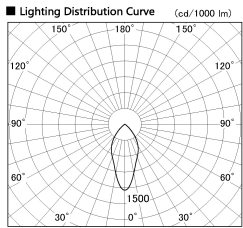

Item no. DD138-4560MW9027

Series Name:  $\Phi$ 150 Spark (DD138)

Installation	Recessed mount
Type	$\Phi$ 150 Spark (DD138)
Fixture wattage	41W
Beam angle	36deg
Color Temp.	2700K
CRI	Ra>90
Luminous	5029 lm
Body	Die-castaluminumalloy
Body finish	N/A
Trim finish	White
Reflector finish	Mirror
IP Rate	IP20
Light source	COB module
Input Voltage	AC220~240V
Dimming Type	Non-Dimmable
Certificate	CE,CCC
Cut Hole	150

Height (Weight)	
48.5W	130 (1.3kg)
41.0W	130 (1.3kg)
28.0W	130 (1.3kg)
23.0W	100 (1.0kg)
20.0W	100 (1.0kg)