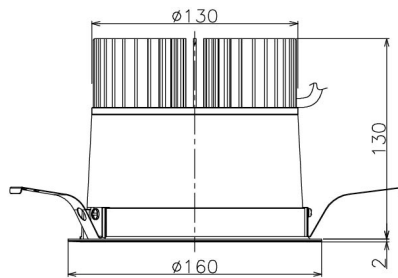

Item no. DD138-4560MW9027

Series Name:  $\Phi$ 150 Spark (DD138)

Installation	Recessed mount
Type	$\Phi$ 150 Spark (DD138)
Fixture wattage	41W
Beam angle	36deg
Color Temp.	2700K
CRI	Ra>90
Luminous	5029 lm
Body	Die-castaluminumalloy
Body finish	N/A
Trim finish	White
Reflector finish	Mirror
IP Rate	IP20
Light source	COB module
Input Voltage	AC220~240V
Dimming Type	Non-Dimmable
Certificate	CE,CCC
Cut Hole	150

Height (Weight)	
48.5W	130 (1.3kg)
41.0W	130 (1.3kg)
28.0W	130 (1.3kg)
23.0W	100 (1.0kg)
20.0W	100 (1.0kg)