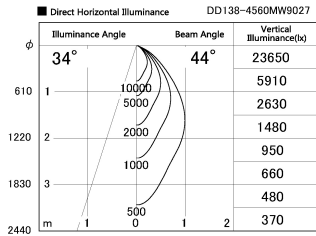

Item no. DD138-4560MW9027

Series Name:  $\Phi$ 150 Spark (DD138)

Installation	Recessed mount
Type	$\Phi$ 150 Spark (DD138)
Fixture wattage	41W
Beam angle	36deg
Color Temp.	2700K
CRI	Ra>90
Luminous	5029 lm
Body	Die-castaluminumalloy
Body finish	N/A
Trim finish	White
Reflector finish	Mirror
IP Rate	IP20
Light source	COB module
Input Voltage	AC220~240V
Dimming Type	Non-Dimmable
Certificate	CE,CCC
Cut Hole	150

Height (Weight)	
48.5W	130 (1.3kg)
41.0W	130 (1.3kg)
28.0W	130 (1.3kg)
23.0W	100 (1.0kg)
20.0W	100 (1.0kg)