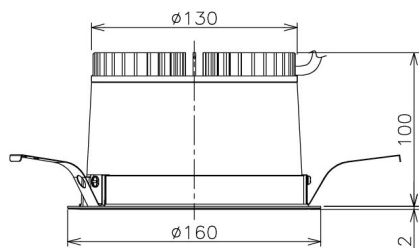

Item no. DD138-2820MW9027

Series Name: Φ 150 Spark (DD138)

| | |
|------------------|--------------------------|
| Installation | Recessed mount |
| Type | Φ 150 Spark (DD138) |
| Fixture wattage | 28W |
| Beam angle | 20deg |
| Color Temp. | 2700K |
| CRI | Ra>90 |
| Luminous | 3242 lm |
| Body | Die-castaluminumalloy |
| Body finish | N/A |
| Trim finish | White |
| Reflector finish | Mirror |
| IP Rate | IP20 |
| Light source | COB module |
| Input Voltage | AC220~240V |
| Dimming Type | Non-Dimmable |
| Certificate | CE,CCC |
| Cut Hole | 150 |

■ Direct Horizontal Illuminance DD138-2820MW9027

| Beam Angle | Vertical Illuminance (lx) |
|------------|---------------------------|
| 19° | 47510 |
| 20° | 11880 |
| 1 | 5280 |
| 2 | 2970 |
| 3 | 1900 |
| 1000 | 1320 |
| 1330 | 970 |
| m | 740 |

| Height (Weight) | |
|-----------------|-------------|
| 48.5W | 130 (1.3kg) |
| 41.0W | 130 (1.3kg) |
| 28.0W | 130 (1.3kg) |
| 23.0W | 100 (1.0kg) |
| 20.0W | 100 (1.0kg) |