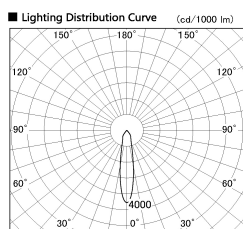

Item no. DD138-2820MW9027

Series Name: Φ 150 Spark (DD138)

| | |
|------------------|--------------------------|
| Installation | Recessed mount |
| Type | Φ 150 Spark (DD138) |
| Fixture wattage | 28W |
| Beam angle | 20deg |
| Color Temp. | 2700K |
| CRI | Ra>90 |
| Luminous | 3242 lm |
| Body | Die-castaluminumalloy |
| Body finish | N/A |
| Trim finish | White |
| Reflector finish | Mirror |
| IP Rate | IP20 |
| Light source | COB module |
| Input Voltage | AC220~240V |
| Dimming Type | Non-Dimmable |
| Certificate | CE,CCC |
| Cut Hole | 150 |

■ Direct Horizontal Illuminance DD138-2820MW9027

| Beam Angle | Vertical Illuminance (lx) |
|------------|---------------------------|
| 19° | 47510 |
| 20° | 11880 |
| 1 | 5280 |
| 2 | 2970 |
| 3 | 1900 |
| 1000 | 1320 |
| 1330 | 970 |
| m | 740 |

| Height (Weight) | |
|-----------------|-------------|
| 48.5W | 130 (1.3kg) |
| 41.0W | 130 (1.3kg) |
| 28.0W | 130 (1.3kg) |
| 23.0W | 100 (1.0kg) |
| 20.0W | 100 (1.0kg) |