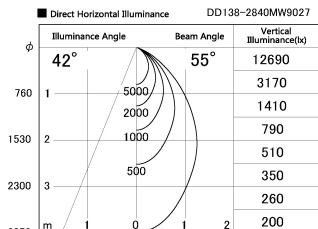

Item no. DD138-2840MW9027

Series Name: Φ 150 Spark (DD138)

Installation	Recessed mount
Type	Φ 150 Spark (DD138)
Fixture wattage	28W
Beam angle	55deg
Color Temp.	2700K
CRI	Ra>90
Luminous	3038 lm
Body	Die-castaluminumalloy
Body finish	N/A
Trim finish	White
Reflector finish	Mirror
IP Rate	IP20
Light source	COB module
Input Voltage	AC220~240V
Dimming Type	Non-Dimmable
Certificate	CE,CCC
Cut Hole	150

Height (Weight)	
48.5W	130 (1.3kg)
41.0W	130 (1.3kg)
28.0W	130 (1.3kg)
23.0W	100 (1.0kg)
20.0W	100 (1.0kg)