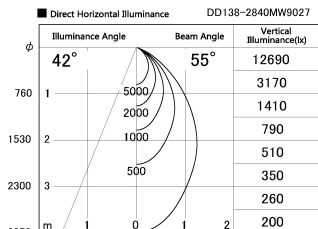

Item no. DD138-2840MW9027

Series Name:  $\Phi$ 150 Spark (DD138)

Installation	Recessed mount
Type	$\Phi$ 150 Spark (DD138)
Fixture wattage	28W
Beam angle	55deg
Color Temp.	2700K
CRI	Ra>90
Luminous	3038 lm
Body	Die-castaluminumalloy
Body finish	N/A
Trim finish	White
Reflector finish	Mirror
IP Rate	IP20
Light source	COB module
Input Voltage	AC220~240V
Dimming Type	Non-Dimmable
Certificate	CE,CCC
Cut Hole	150

Height (Weight)	
48.5W	130 (1.3kg)
41.0W	130 (1.3kg)
28.0W	130 (1.3kg)
23.0W	100 (1.0kg)
20.0W	100 (1.0kg)