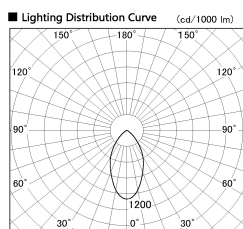

Item no. DD138-2840MW9027

Series Name: Φ 150 Spark (DD138)

Installation	Recessed mount
Type	Φ 150 Spark (DD138)
Fixture wattage	28W
Beam angle	55deg
Color Temp.	2700K
CRI	Ra>90
Luminous	3038 lm
Body	Die-castaluminumalloy
Body finish	N/A
Trim finish	White
Reflector finish	Mirror
IP Rate	IP20
Light source	COB module
Input Voltage	AC220~240V
Dimming Type	Non-Dimmable
Certificate	CE,CCC
Cut Hole	150

Height (Weight)	
48.5W	130 (1.3kg)
41.0W	130 (1.3kg)
28.0W	130 (1.3kg)
23.0W	100 (1.0kg)
20.0W	100 (1.0kg)