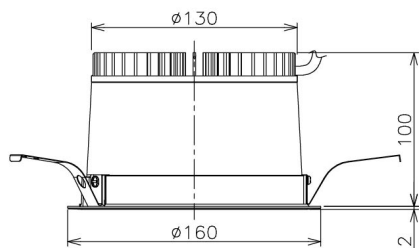

Item no. DD138-2840MW9027

Series Name:  $\Phi$ 150 Spark (DD138)

Installation	Recessed mount
Type	$\Phi$ 150 Spark (DD138)
Fixture wattage	28W
Beam angle	55deg
Color Temp.	2700K
CRI	Ra>90
Luminous	3038 lm
Body	Die-castaluminumalloy
Body finish	N/A
Trim finish	White
Reflector finish	Mirror
IP Rate	IP20
Light source	COB module
Input Voltage	AC220~240V
Dimming Type	Non-Dimmable
Certificate	CE,CCC
Cut Hole	150

Height (Weight)	
48.5W	130 (1.3kg)
41.0W	130 (1.3kg)
28.0W	130 (1.3kg)
23.0W	100 (1.0kg)
20.0W	100 (1.0kg)