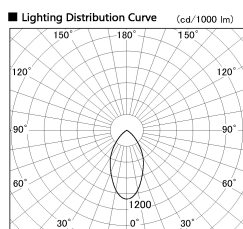

Item no. DD138-2840MW9027

Series Name:  $\Phi$ 150 Spark (DD138)

Installation	Recessed mount
Type	$\Phi$ 150 Spark (DD138)
Fixture wattage	28W
Beam angle	55deg
Color Temp.	2700K
CRI	Ra>90
Luminous	3038 lm
Body	Die-castaluminumalloy
Body finish	N/A
Trim finish	White
Reflector finish	Mirror
IP Rate	IP20
Light source	COB module
Input Voltage	AC220~240V
Dimming Type	Non-Dimmable
Certificate	CE,CCC
Cut Hole	150

Height (Weight)	
48.5W	130 (1.3kg)
41.0W	130 (1.3kg)
28.0W	130 (1.3kg)
23.0W	100 (1.0kg)
20.0W	100 (1.0kg)