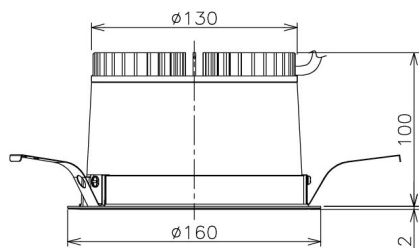

Item no. DD138-2840MW9027

Series Name: Φ 150 Spark (DD138)

Installation	Recessed mount
Type	Φ 150 Spark (DD138)
Fixture wattage	28W
Beam angle	55deg
Color Temp.	2700K
CRI	Ra>90
Luminous	3038 lm
Body	Die-castaluminumalloy
Body finish	N/A
Trim finish	White
Reflector finish	Mirror
IP Rate	IP20
Light source	COB module
Input Voltage	AC220~240V
Dimming Type	Non-Dimmable
Certificate	CE,CCC
Cut Hole	150

Height (Weight)	
48.5W	130 (1.3kg)
41.0W	130 (1.3kg)
28.0W	130 (1.3kg)
23.0W	100 (1.0kg)
20.0W	100 (1.0kg)