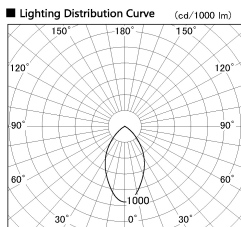

Item no. DD138-2860MW9027

Series Name:  $\Phi$ 150 Spark (DD138)

Installation	Recessed mount
Type	$\Phi$ 150 Spark (DD138)
Fixture wattage	28W
Beam angle	59deg
Color Temp.	2700K
CRI	Ra>90
Luminous	3209 lm
Body	Die-cast aluminum alloy
Body finish	N/A
Trim finish	White
Reflector finish	Mirror
IP Rate	IP20
Light source	COB module
Input Voltage	AC220~240V
Dimming Type	Non-Dimmable
Certificate	CE,CCC
Cut Hole	150

Height (Weight)	
48.5W	130 (1.3kg)
41.0W	130 (1.3kg)
28.0W	130 (1.3kg)
23.0W	100 (1.0kg)
20.0W	100 (1.0kg)