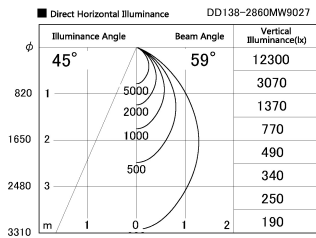

Item no. DD138-2860MW9027

Series Name:  $\Phi$ 150 Spark (DD138)

Installation	Recessed mount
Type	$\Phi$ 150 Spark (DD138)
Fixture wattage	28W
Beam angle	59deg
Color Temp.	2700K
CRI	Ra>90
Luminous	3209 lm
Body	Die-cast aluminum alloy
Body finish	N/A
Trim finish	White
Reflector finish	Mirror
IP Rate	IP20
Light source	COB module
Input Voltage	AC220~240V
Dimming Type	Non-Dimmable
Certificate	CE,CCC
Cut Hole	150

Height (Weight)	
48.5W	130 (1.3kg)
41.0W	130 (1.3kg)
28.0W	130 (1.3kg)
23.0W	100 (1.0kg)
20.0W	100 (1.0kg)