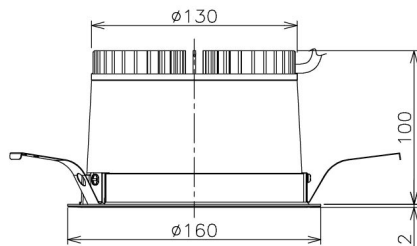

Item no. DD138-2860MW9027

Series Name:  $\Phi$ 150 Spark (DD138)

Installation	Recessed mount
Type	$\Phi$ 150 Spark (DD138)
Fixture wattage	28W
Beam angle	59deg
Color Temp.	2700K
CRI	Ra>90
Luminous	3209 lm
Body	Die-cast aluminum alloy
Body finish	N/A
Trim finish	White
Reflector finish	Mirror
IP Rate	IP20
Light source	COB module
Input Voltage	AC220~240V
Dimming Type	Non-Dimmable
Certificate	CE,CCC
Cut Hole	150

Height (Weight)	
48.5W	130 (1.3kg)
41.0W	130 (1.3kg)
28.0W	130 (1.3kg)
23.0W	100 (1.0kg)
20.0W	100 (1.0kg)