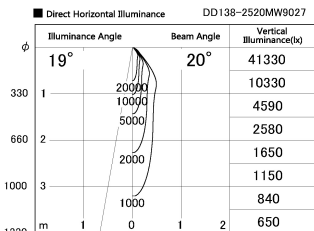

Item no. DD138-2520MW9027

Series Name: Φ 150 Spark (DD138)

Installation	Recessed mount
Type	Φ 150 Spark (DD138)
Fixture wattage	23W
Beam angle	20deg
Color Temp.	2700K
CRI	Ra>90
Luminous	2820 lm
Body	Die-cast aluminum alloy
Body finish	N/A
Trim finish	White
Reflector finish	Mirror
IP Rate	IP20
Light source	COB module
Input Voltage	AC220~240V
Dimming Type	Non-Dimmable
Certificate	CE,CCC
Cut Hole	150

Height (Weight)	
48.5W	130 (1.3kg)
41.0W	130 (1.3kg)
28.0W	130 (1.3kg)
23.0W	100 (1.0kg)
20.0W	100 (1.0kg)