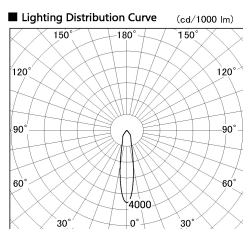

Item no. DD138-2520MW9027

Series Name: Φ 150 Spark (DD138)

Installation	Recessed mount
Type	Φ 150 Spark (DD138)
Fixture wattage	23W
Beam angle	20deg
Color Temp.	2700K
CRI	Ra>90
Luminous	2820 lm
Body	Die-cast aluminum alloy
Body finish	N/A
Trim finish	White
Reflector finish	Mirror
IP Rate	IP20
Light source	COB module
Input Voltage	AC220~240V
Dimming Type	Non-Dimmable
Certificate	CE,CCC
Cut Hole	150

Height (Weight)	
48.5W	130 (1.3kg)
41.0W	130 (1.3kg)
28.0W	130 (1.3kg)
23.0W	100 (1.0kg)
20.0W	100 (1.0kg)