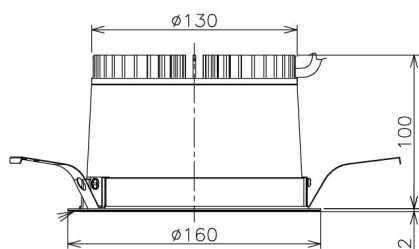

Item no. DD138-2520MW9027

Series Name: Φ 150 Spark (DD138)

Installation	Recessed mount
Type	Φ 150 Spark (DD138)
Fixture wattage	23W
Beam angle	20deg
Color Temp.	2700K
CRI	Ra>90
Luminous	2820 lm
Body	Die-cast aluminum alloy
Body finish	N/A
Trim finish	White
Reflector finish	Mirror
IP Rate	IP20
Light source	COB module
Input Voltage	AC220~240V
Dimming Type	Non-Dimmable
Certificate	CE,CCC
Cut Hole	150

Height (Weight)	
48.5W	130 (1.3kg)
41.0W	130 (1.3kg)
28.0W	130 (1.3kg)
23.0W	100 (1.0kg)
20.0W	100 (1.0kg)