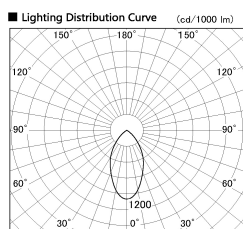

Item no. DD138-2540MW9027

Series Name: Φ 150 Spark (DD138)

Installation	Recessed mount
Type	Φ 150 Spark (DD138)
Fixture wattage	23W
Beam angle	55deg
Color Temp.	2700K
CRI	Ra>90
Luminous	2643 lm
Body	Die-cast aluminum alloy
Body finish	N/A
Trim finish	White
Reflector finish	Mirror
IP Rate	IP20
Light source	COB module
Input Voltage	AC220~240V
Dimming Type	Non-Dimmable
Certificate	CE,CCC
Cut Hole	150

Height (Weight)	
48.5W	130 (1.3kg)
41.0W	130 (1.3kg)
28.0W	130 (1.3kg)
23.0W	100 (1.0kg)
20.0W	100 (1.0kg)