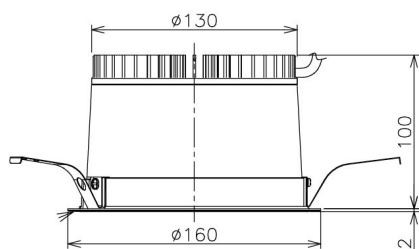

Item no. DD138-2540MW9027

Series Name: Φ 150 Spark (DD138)

Installation	Recessed mount
Type	Φ 150 Spark (DD138)
Fixture wattage	23W
Beam angle	55deg
Color Temp.	2700K
CRI	Ra>90
Luminous	2643 lm
Body	Die-cast aluminum alloy
Body finish	N/A
Trim finish	White
Reflector finish	Mirror
IP Rate	IP20
Light source	COB module
Input Voltage	AC220~240V
Dimming Type	Non-Dimmable
Certificate	CE,CCC
Cut Hole	150

Height (Weight)	
48.5W	130 (1.3kg)
41.0W	130 (1.3kg)
28.0W	130 (1.3kg)
23.0W	100 (1.0kg)
20.0W	100 (1.0kg)