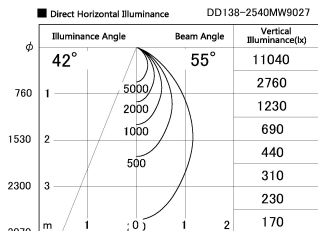

Item no. DD138-2540MW9027

Series Name: Φ 150 Spark (DD138)

Installation	Recessed mount
Type	Φ 150 Spark (DD138)
Fixture wattage	23W
Beam angle	55deg
Color Temp.	2700K
CRI	Ra>90
Luminous	2643 lm
Body	Die-cast aluminum alloy
Body finish	N/A
Trim finish	White
Reflector finish	Mirror
IP Rate	IP20
Light source	COB module
Input Voltage	AC220~240V
Dimming Type	Non-Dimmable
Certificate	CE,CCC
Cut Hole	150

Height (Weight)	
48.5W	130 (1.3kg)
41.0W	130 (1.3kg)
28.0W	130 (1.3kg)
23.0W	100 (1.0kg)
20.0W	100 (1.0kg)