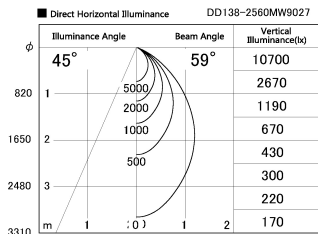

Item no. DD138-2560MW9027

Series Name: Φ 150 Spark (DD138)

Installation	Recessed mount
Type	Φ 150 Spark (DD138)
Fixture wattage	23W
Beam angle	59deg
Color Temp.	2700K
CRI	Ra>90
Luminous	2791 lm
Body	Die-cast aluminum alloy
Body finish	N/A
Trim finish	White
Reflector finish	Mirror
IP Rate	IP20
Light source	COB module
Input Voltage	AC220~240V
Dimming Type	Non-Dimmable
Certificate	CE,CCC
Cut Hole	150

Height (Weight)	
48.5W	130 (1.3kg)
41.0W	130 (1.3kg)
28.0W	130 (1.3kg)
23.0W	100 (1.0kg)
20.0W	100 (1.0kg)