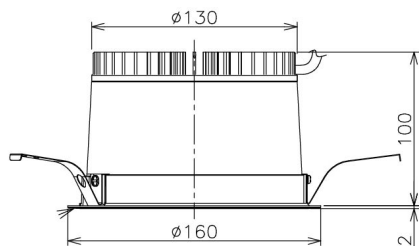

Item no. DD138-2560MW9027

Series Name: Φ 150 Spark (DD138)

Installation	Recessed mount
Type	Φ 150 Spark (DD138)
Fixture wattage	23W
Beam angle	59deg
Color Temp.	2700K
CRI	Ra>90
Luminous	2791 lm
Body	Die-cast aluminum alloy
Body finish	N/A
Trim finish	White
Reflector finish	Mirror
IP Rate	IP20
Light source	COB module
Input Voltage	AC220~240V
Dimming Type	Non-Dimmable
Certificate	CE,CCC
Cut Hole	150

Height (Weight)	
48.5W	130 (1.3kg)
41.0W	130 (1.3kg)
28.0W	130 (1.3kg)
23.0W	100 (1.0kg)
20.0W	100 (1.0kg)