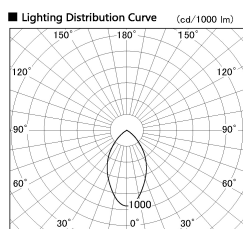

Item no. DD138-2560MW9027

Series Name: Φ 150 Spark (DD138)

Installation	Recessed mount
Type	Φ 150 Spark (DD138)
Fixture wattage	23W
Beam angle	59deg
Color Temp.	2700K
CRI	Ra>90
Luminous	2791 lm
Body	Die-cast aluminum alloy
Body finish	N/A
Trim finish	White
Reflector finish	Mirror
IP Rate	IP20
Light source	COB module
Input Voltage	AC220~240V
Dimming Type	Non-Dimmable
Certificate	CE,CCC
Cut Hole	150

Height (Weight)	
48.5W	130 (1.3kg)
41.0W	130 (1.3kg)
28.0W	130 (1.3kg)
23.0W	100 (1.0kg)
20.0W	100 (1.0kg)