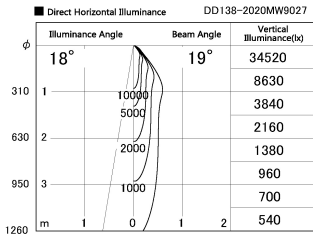

Item no. DD138-2020MW9027

Series Name: Φ 150 Spark (DD138)

Installation	Recessed mount
Type	Φ 150 Spark (DD138)
Fixture wattage	20W
Beam angle	19deg
Color Temp.	2700K
CRI	Ra>90
Luminous	2114 lm
Body	Die-castaluminumalloy
Body finish	N/A
Trim finish	White
Reflector finish	Mirror
IP Rate	IP20
Light source	COB module
Input Voltage	AC220~240V
Dimming Type	Non-Dimmable
Certificate	CE,CCC
Cut Hole	150

Height (Weight)	
48.5W	130 (1.3kg)
41.0W	130 (1.3kg)
28.0W	130 (1.3kg)
23.0W	100 (1.0kg)
20.0W	100 (1.0kg)