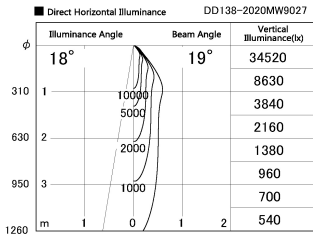

Item no. DD138-2020MW9027

Series Name:  $\Phi$ 150 Spark (DD138)

Installation	Recessed mount
Type	$\Phi$ 150 Spark (DD138)
Fixture wattage	20W
Beam angle	19deg
Color Temp.	2700K
CRI	Ra>90
Luminous	2114 lm
Body	Die-castaluminumalloy
Body finish	N/A
Trim finish	White
Reflector finish	Mirror
IP Rate	IP20
Light source	COB module
Input Voltage	AC220~240V
Dimming Type	Non-Dimmable
Certificate	CE,CCC
Cut Hole	150

Height (Weight)	
48.5W	130 (1.3kg)
41.0W	130 (1.3kg)
28.0W	130 (1.3kg)
23.0W	100 (1.0kg)
20.0W	100 (1.0kg)