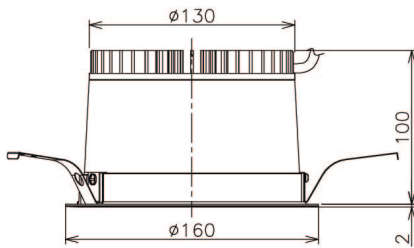

Item no. DD138-2020MW9027

Series Name:  $\Phi$ 150 Spark (DD138)

Installation	Recessed mount
Type	$\Phi$ 150 Spark (DD138)
Fixture wattage	20W
Beam angle	19deg
Color Temp.	2700K
CRI	Ra>90
Luminous	2114 lm
Body	Die-castaluminumalloy
Body finish	N/A
Trim finish	White
Reflector finish	Mirror
IP Rate	IP20
Light source	COB module
Input Voltage	AC220~240V
Dimming Type	Non-Dimmable
Certificate	CE,CCC
Cut Hole	150

Height (Weight)	
48.5W	130 (1.3kg)
41.0W	130 (1.3kg)
28.0W	130 (1.3kg)
23.0W	100 (1.0kg)
20.0W	100 (1.0kg)