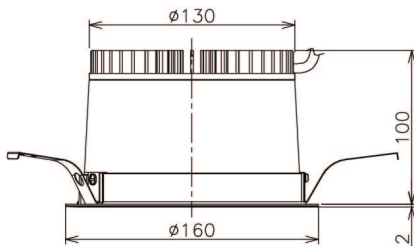

Item no. DD138-2020MW9027

Series Name: Φ 150 Spark (DD138)

Installation	Recessed mount
Type	Φ 150 Spark (DD138)
Fixture wattage	20W
Beam angle	19deg
Color Temp.	2700K
CRI	Ra>90
Luminous	2114 lm
Body	Die-castaluminumalloy
Body finish	N/A
Trim finish	White
Reflector finish	Mirror
IP Rate	IP20
Light source	COB module
Input Voltage	AC220~240V
Dimming Type	Non-Dimmable
Certificate	CE,CCC
Cut Hole	150

Height (Weight)	
48.5W	130 (1.3kg)
41.0W	130 (1.3kg)
28.0W	130 (1.3kg)
23.0W	100 (1.0kg)
20.0W	100 (1.0kg)