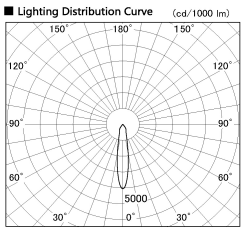

Item no. DD138-2020MW9027

Series Name:  $\Phi$ 150 Spark (DD138)

Installation	Recessed mount
Type	$\Phi$ 150 Spark (DD138)
Fixture wattage	20W
Beam angle	19deg
Color Temp.	2700K
CRI	Ra>90
Luminous	2114 lm
Body	Die-castaluminumalloy
Body finish	N/A
Trim finish	White
Reflector finish	Mirror
IP Rate	IP20
Light source	COB module
Input Voltage	AC220~240V
Dimming Type	Non-Dimmable
Certificate	CE,CCC
Cut Hole	150

Height (Weight)	
48.5W	130 (1.3kg)
41.0W	130 (1.3kg)
28.0W	130 (1.3kg)
23.0W	100 (1.0kg)
20.0W	100 (1.0kg)