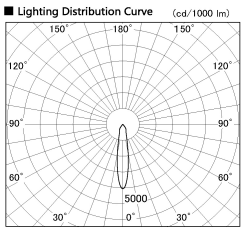

Item no. DD138-2020MW9027

Series Name: Φ 150 Spark (DD138)

Installation	Recessed mount
Type	Φ 150 Spark (DD138)
Fixture wattage	20W
Beam angle	19deg
Color Temp.	2700K
CRI	Ra>90
Luminous	2114 lm
Body	Die-castaluminumalloy
Body finish	N/A
Trim finish	White
Reflector finish	Mirror
IP Rate	IP20
Light source	COB module
Input Voltage	AC220~240V
Dimming Type	Non-Dimmable
Certificate	CE,CCC
Cut Hole	150

Height (Weight)	
48.5W	130 (1.3kg)
41.0W	130 (1.3kg)
28.0W	130 (1.3kg)
23.0W	100 (1.0kg)
20.0W	100 (1.0kg)