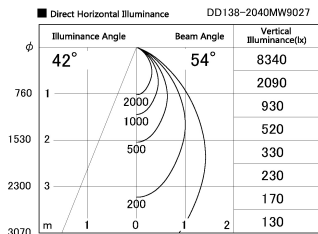

Item no. DD138-2040MW9027

Series Name: Φ 150 Spark (DD138)

Installation	Recessed mount
Type	Φ 150 Spark (DD138)
Fixture wattage	20W
Beam angle	54deg
Color Temp.	2700K
CRI	Ra>90
Luminous	1985 lm
Body	Die-cast aluminum alloy
Body finish	N/A
Trim finish	White
Reflector finish	Mirror
IP Rate	IP20
Light source	COB module
Input Voltage	AC220~240V
Dimming Type	Non-Dimmable
Certificate	CE,CCC
Cut Hole	150

Height (Weight)	
48.5W	130 (1.3kg)
41.0W	130 (1.3kg)
28.0W	130 (1.3kg)
23.0W	100 (1.0kg)
20.0W	100 (1.0kg)