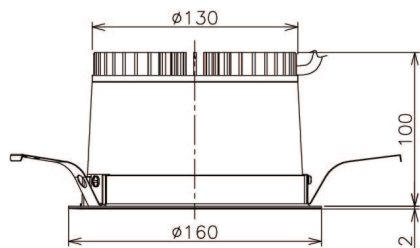

Item no. DD138-2040MW9027

Series Name:  $\Phi$ 150 Spark (DD138)

Installation	Recessed mount
Type	$\Phi$ 150 Spark (DD138)
Fixture wattage	20W
Beam angle	54deg
Color Temp.	2700K
CRI	Ra>90
Luminous	1985 lm
Body	Die-cast aluminum alloy
Body finish	N/A
Trim finish	White
Reflector finish	Mirror
IP Rate	IP20
Light source	COB module
Input Voltage	AC220~240V
Dimming Type	Non-Dimmable
Certificate	CE,CCC
Cut Hole	150

Height (Weight)	
48.5W	130 (1.3kg)
41.0W	130 (1.3kg)
28.0W	130 (1.3kg)
23.0W	100 (1.0kg)
20.0W	100 (1.0kg)