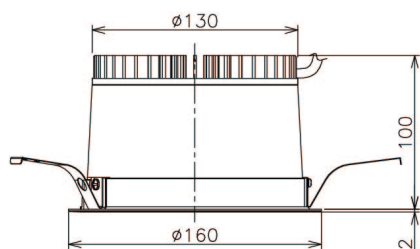

Item no. DD138-2040MW9027

Series Name: Φ 150 Spark (DD138)

Installation	Recessed mount
Type	Φ 150 Spark (DD138)
Fixture wattage	20W
Beam angle	54deg
Color Temp.	2700K
CRI	Ra>90
Luminous	1985 lm
Body	Die-cast aluminum alloy
Body finish	N/A
Trim finish	White
Reflector finish	Mirror
IP Rate	IP20
Light source	COB module
Input Voltage	AC220~240V
Dimming Type	Non-Dimmable
Certificate	CE,CCC
Cut Hole	150

Height (Weight)	
48.5W	130 (1.3kg)
41.0W	130 (1.3kg)
28.0W	130 (1.3kg)
23.0W	100 (1.0kg)
20.0W	100 (1.0kg)