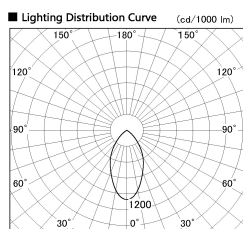

Item no. DD138-2040MW9027

Series Name:  $\Phi$ 150 Spark (DD138)

Installation	Recessed mount
Type	$\Phi$ 150 Spark (DD138)
Fixture wattage	20W
Beam angle	54deg
Color Temp.	2700K
CRI	Ra>90
Luminous	1985 lm
Body	Die-cast aluminum alloy
Body finish	N/A
Trim finish	White
Reflector finish	Mirror
IP Rate	IP20
Light source	COB module
Input Voltage	AC220~240V
Dimming Type	Non-Dimmable
Certificate	CE,CCC
Cut Hole	150

Height (Weight)	
48.5W	130 (1.3kg)
41.0W	130 (1.3kg)
28.0W	130 (1.3kg)
23.0W	100 (1.0kg)
20.0W	100 (1.0kg)