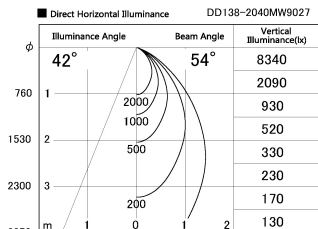

Item no. DD138-2040MW9027

Series Name:  $\Phi$ 150 Spark (DD138)

Installation	Recessed mount
Type	$\Phi$ 150 Spark (DD138)
Fixture wattage	20W
Beam angle	54deg
Color Temp.	2700K
CRI	Ra>90
Luminous	1985 lm
Body	Die-cast aluminum alloy
Body finish	N/A
Trim finish	White
Reflector finish	Mirror
IP Rate	IP20
Light source	COB module
Input Voltage	AC220~240V
Dimming Type	Non-Dimmable
Certificate	CE,CCC
Cut Hole	150

Height (Weight)	
48.5W	130 (1.3kg)
41.0W	130 (1.3kg)
28.0W	130 (1.3kg)
23.0W	100 (1.0kg)
20.0W	100 (1.0kg)