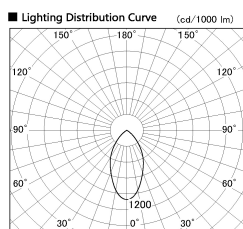

Item no. DD138-2040MW9027

Series Name: Φ 150 Spark (DD138)

Installation	Recessed mount
Type	Φ 150 Spark (DD138)
Fixture wattage	20W
Beam angle	54deg
Color Temp.	2700K
CRI	Ra>90
Luminous	1985 lm
Body	Die-cast aluminum alloy
Body finish	N/A
Trim finish	White
Reflector finish	Mirror
IP Rate	IP20
Light source	COB module
Input Voltage	AC220~240V
Dimming Type	Non-Dimmable
Certificate	CE,CCC
Cut Hole	150

Height (Weight)	
48.5W	130 (1.3kg)
41.0W	130 (1.3kg)
28.0W	130 (1.3kg)
23.0W	100 (1.0kg)
20.0W	100 (1.0kg)