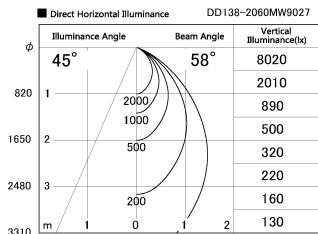

Item no. DD138-2060MW9027

Series Name: Φ 150 Spark (DD138)

Installation	Recessed mount
Type	Φ 150 Spark (DD138)
Fixture wattage	20W
Beam angle	58deg
Color Temp.	2700K
CRI	Ra>90
Luminous	2088 lm
Body	Die-castaluminumalloy
Body finish	N/A
Trim finish	White
Reflector finish	Mirror
IP Rate	IP20
Light source	COB module
Input Voltage	AC220~240V
Dimming Type	Non-Dimmable
Certificate	CE,CCC
Cut Hole	150

Height (Weight)	
48.5W	130 (1.3kg)
41.0W	130 (1.3kg)
28.0W	130 (1.3kg)
23.0W	100 (1.0kg)
20.0W	100 (1.0kg)