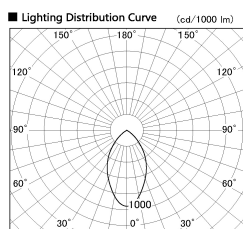

Item no. DD138-2060MW9027

Series Name: Φ 150 Spark (DD138)

Installation	Recessed mount
Type	Φ 150 Spark (DD138)
Fixture wattage	20W
Beam angle	58deg
Color Temp.	2700K
CRI	Ra>90
Luminous	2088 lm
Body	Die-cast aluminum alloy
Body finish	N/A
Trim finish	White
Reflector finish	Mirror
IP Rate	IP20
Light source	COB module
Input Voltage	AC220~240V
Dimming Type	Non-Dimmable
Certificate	CE,CCC
Cut Hole	150

Height (Weight)	
48.5W	130 (1.3kg)
41.0W	130 (1.3kg)
28.0W	130 (1.3kg)
23.0W	100 (1.0kg)
20.0W	100 (1.0kg)