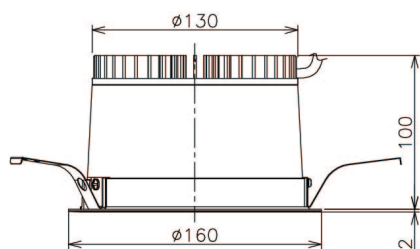

Item no. DD138-2060MW9027

Series Name: Φ 150 Spark (DD138)

Installation	Recessed mount
Type	Φ 150 Spark (DD138)
Fixture wattage	20W
Beam angle	58deg
Color Temp.	2700K
CRI	Ra>90
Luminous	2088 lm
Body	Die-castaluminumalloy
Body finish	N/A
Trim finish	White
Reflector finish	Mirror
IP Rate	IP20
Light source	COB module
Input Voltage	AC220~240V
Dimming Type	Non-Dimmable
Certificate	CE,CCC
Cut Hole	150

Height (Weight)	
48.5W	130 (1.3kg)
41.0W	130 (1.3kg)
28.0W	130 (1.3kg)
23.0W	100 (1.0kg)
20.0W	100 (1.0kg)