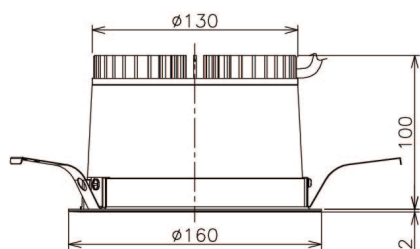

Item no. DD138-2060MW9027

Series Name: Φ 150 Spark (DD138)

Installation	Recessed mount
Type	Φ 150 Spark (DD138)
Fixture wattage	20W
Beam angle	58deg
Color Temp.	2700K
CRI	Ra>90
Luminous	2088 lm
Body	Die-cast aluminum alloy
Body finish	N/A
Trim finish	White
Reflector finish	Mirror
IP Rate	IP20
Light source	COB module
Input Voltage	AC220~240V
Dimming Type	Non-Dimmable
Certificate	CE,CCC
Cut Hole	150

Height (Weight)	
48.5W	130 (1.3kg)
41.0W	130 (1.3kg)
28.0W	130 (1.3kg)
23.0W	100 (1.0kg)
20.0W	100 (1.0kg)