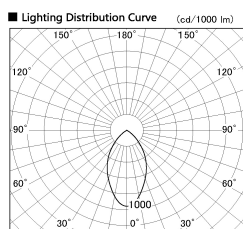

Item no. DD138-2060MW9027

Series Name: Φ 150 Spark (DD138)

Installation	Recessed mount
Type	Φ 150 Spark (DD138)
Fixture wattage	20W
Beam angle	58deg
Color Temp.	2700K
CRI	Ra>90
Luminous	2088 lm
Body	Die-castaluminumalloy
Body finish	N/A
Trim finish	White
Reflector finish	Mirror
IP Rate	IP20
Light source	COB module
Input Voltage	AC220~240V
Dimming Type	Non-Dimmable
Certificate	CE,CCC
Cut Hole	150

Height (Weight)	
48.5W	130 (1.3kg)
41.0W	130 (1.3kg)
28.0W	130 (1.3kg)
23.0W	100 (1.0kg)
20.0W	100 (1.0kg)