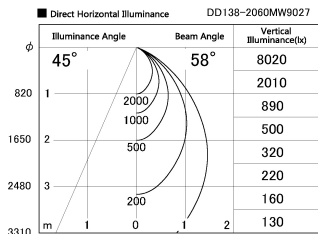

Item no. DD138-2060MW9027

Series Name: Φ 150 Spark (DD138)

Installation	Recessed mount
Type	Φ 150 Spark (DD138)
Fixture wattage	20W
Beam angle	58deg
Color Temp.	2700K
CRI	Ra>90
Luminous	2088 lm
Body	Die-cast aluminum alloy
Body finish	N/A
Trim finish	White
Reflector finish	Mirror
IP Rate	IP20
Light source	COB module
Input Voltage	AC220~240V
Dimming Type	Non-Dimmable
Certificate	CE,CCC
Cut Hole	150

Height (Weight)	
48.5W	130 (1.3kg)
41.0W	130 (1.3kg)
28.0W	130 (1.3kg)
23.0W	100 (1.0kg)
20.0W	100 (1.0kg)