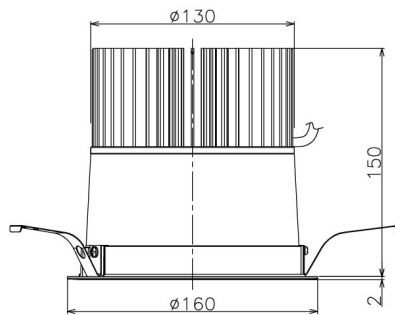

Item no. DD138-5020MW9030

Series Name: Φ 150 Spark (DD138)

Installation	Recessed mount
Type	Φ 150 Spark (DD138)
Fixture wattage	48.5W
Beam angle	26deg
Color Temp.	3000K
CRI	Ra>90
Luminous	6396 lm
Body	Die-cast aluminum alloy
Body finish	N/A
Trim finish	White
Reflector finish	Mirror
IP Rate	IP20
Light source	COB module
Input Voltage	AC220~240V
Dimming Type	Non-Dimmable
Certificate	CE,CCC
Cut Hole	150

Height (Weight)	
48.5W	130 (1.3kg)
41.0W	130 (1.3kg)
28.0W	130 (1.3kg)
23.0W	100 (1.0kg)
20.0W	100 (1.0kg)