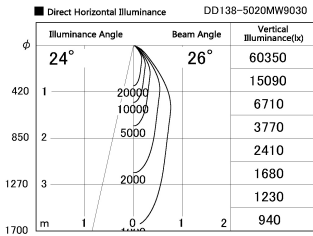

Item no. DD138-5020MW9030

Series Name: Φ 150 Spark (DD138)

Installation	Recessed mount
Type	Φ 150 Spark (DD138)
Fixture wattage	48.5W
Beam angle	26deg
Color Temp.	3000K
CRI	Ra>90
Luminous	6396 lm
Body	Die-cast aluminum alloy
Body finish	N/A
Trim finish	White
Reflector finish	Mirror
IP Rate	IP20
Light source	COB module
Input Voltage	AC220~240V
Dimming Type	Non-Dimmable
Certificate	CE,CCC
Cut Hole	150

Height (Weight)	
48.5W	130 (1.3kg)
41.0W	130 (1.3kg)
28.0W	130 (1.3kg)
23.0W	100 (1.0kg)
20.0W	100 (1.0kg)