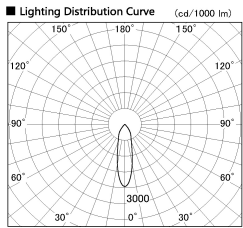

Item no. DD138-5020MW9030

Series Name: Φ 150 Spark (DD138)

Installation	Recessed mount
Type	Φ 150 Spark (DD138)
Fixture wattage	48.5W
Beam angle	26deg
Color Temp.	3000K
CRI	Ra>90
Luminous	6396 lm
Body	Die-cast aluminum alloy
Body finish	N/A
Trim finish	White
Reflector finish	Mirror
IP Rate	IP20
Light source	COB module
Input Voltage	AC220~240V
Dimming Type	Non-Dimmable
Certificate	CE,CCC
Cut Hole	150

Height (Weight)	
48.5W	130 (1.3kg)
41.0W	130 (1.3kg)
28.0W	130 (1.3kg)
23.0W	100 (1.0kg)
20.0W	100 (1.0kg)