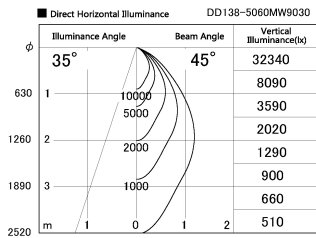

Item no. DD138-5060MW9030

Series Name:  $\Phi$ 150 Spark (DD138)

|                  |                          |
|------------------|--------------------------|
| Installation     | Recessed mount           |
| Type             | $\Phi$ 150 Spark (DD138) |
| Fixture wattage  | 48.5W                    |
| Beam angle       | 40deg                    |
| Color Temp.      | 3000K                    |
| CRI              | Ra>90                    |
| Luminous         | 6883 lm                  |
| Body             | Die-castaluminumalloy    |
| Body finish      | N/A                      |
| Trim finish      | White                    |
| Reflector finish | Mirror                   |
| IP Rate          | IP20                     |
| Light source     | COB module               |
| Input Voltage    | AC220~240V               |
| Dimming Type     | Non-Dimmable             |
| Certificate      | CE,CCC                   |
| Cut Hole         | 150                      |

| Height (Weight) |             |
|-----------------|-------------|
| 48.5W           | 130 (1.3kg) |
| 41.0W           | 130 (1.3kg) |
| 28.0W           | 130 (1.3kg) |
| 23.0W           | 100 (1.0kg) |
| 20.0W           | 100 (1.0kg) |