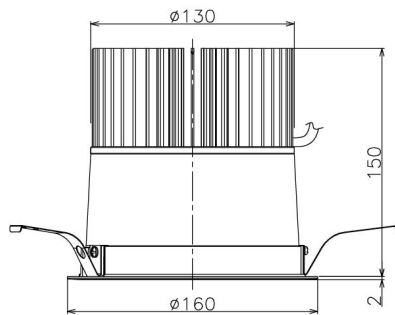

Item no. DD138-5060MW9030

Series Name:  $\Phi$ 150 Spark (DD138)

Installation	Recessed mount
Type	$\Phi$ 150 Spark (DD138)
Fixture wattage	48.5W
Beam angle	40deg
Color Temp.	3000K
CRI	Ra>90
Luminous	6883 lm
Body	Die-castaluminumalloy
Body finish	N/A
Trim finish	White
Reflector finish	Mirror
IP Rate	IP20
Light source	COB module
Input Voltage	AC220~240V
Dimming Type	Non-Dimmable
Certificate	CE,CCC
Cut Hole	150

Height (Weight)	
48.5W	130 (1.3kg)
41.0W	130 (1.3kg)
28.0W	130 (1.3kg)
23.0W	100 (1.0kg)
20.0W	100 (1.0kg)