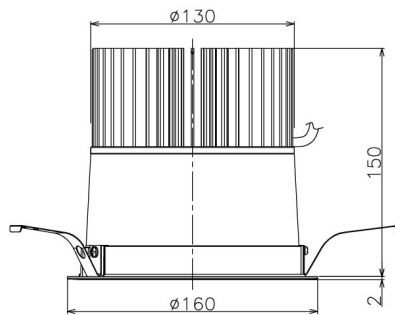

Item no. DD138-5060MW9030

Series Name:  $\Phi$ 150 Spark (DD138)

|                  |                          |
|------------------|--------------------------|
| Installation     | Recessed mount           |
| Type             | $\Phi$ 150 Spark (DD138) |
| Fixture wattage  | 48.5W                    |
| Beam angle       | 40deg                    |
| Color Temp.      | 3000K                    |
| CRI              | Ra>90                    |
| Luminous         | 6883 lm                  |
| Body             | Die-castaluminumalloy    |
| Body finish      | N/A                      |
| Trim finish      | White                    |
| Reflector finish | Mirror                   |
| IP Rate          | IP20                     |
| Light source     | COB module               |
| Input Voltage    | AC220~240V               |
| Dimming Type     | Non-Dimmable             |
| Certificate      | CE,CCC                   |
| Cut Hole         | 150                      |

| Height (Weight) |             |
|-----------------|-------------|
| 48.5W           | 130 (1.3kg) |
| 41.0W           | 130 (1.3kg) |
| 28.0W           | 130 (1.3kg) |
| 23.0W           | 100 (1.0kg) |
| 20.0W           | 100 (1.0kg) |