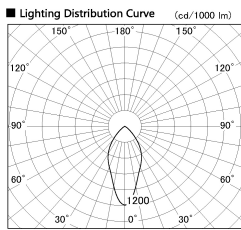

Item no. DD138-5060MW9030

Series Name:  $\Phi$ 150 Spark (DD138)

|                  |                          |
|------------------|--------------------------|
| Installation     | Recessed mount           |
| Type             | $\Phi$ 150 Spark (DD138) |
| Fixture wattage  | 48.5W                    |
| Beam angle       | 40deg                    |
| Color Temp.      | 3000K                    |
| CRI              | Ra>90                    |
| Luminous         | 6883 lm                  |
| Body             | Die-castaluminumalloy    |
| Body finish      | N/A                      |
| Trim finish      | White                    |
| Reflector finish | Mirror                   |
| IP Rate          | IP20                     |
| Light source     | COB module               |
| Input Voltage    | AC220~240V               |
| Dimming Type     | Non-Dimmable             |
| Certificate      | CE,CCC                   |
| Cut Hole         | 150                      |

| Height (Weight) |             |
|-----------------|-------------|
| 48.5W           | 130 (1.3kg) |
| 41.0W           | 130 (1.3kg) |
| 28.0W           | 130 (1.3kg) |
| 23.0W           | 100 (1.0kg) |
| 20.0W           | 100 (1.0kg) |