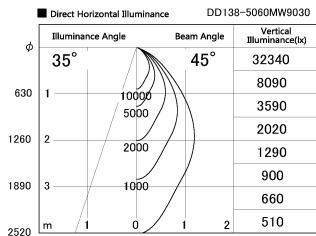

Item no. DD138-5060MW9030

Series Name:  $\Phi$ 150 Spark (DD138)

Installation	Recessed mount
Type	$\Phi$ 150 Spark (DD138)
Fixture wattage	48.5W
Beam angle	40deg
Color Temp.	3000K
CRI	Ra>90
Luminous	6883 lm
Body	Die-castaluminumalloy
Body finish	N/A
Trim finish	White
Reflector finish	Mirror
IP Rate	IP20
Light source	COB module
Input Voltage	AC220~240V
Dimming Type	Non-Dimmable
Certificate	CE,CCC
Cut Hole	150

Height (Weight)	
48.5W	130 (1.3kg)
41.0W	130 (1.3kg)
28.0W	130 (1.3kg)
23.0W	100 (1.0kg)
20.0W	100 (1.0kg)