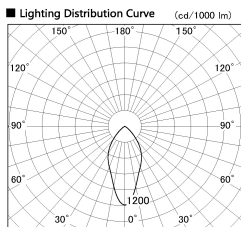

Item no. DD138-5060MW9030

Series Name:  $\Phi$ 150 Spark (DD138)

Installation	Recessed mount
Type	$\Phi$ 150 Spark (DD138)
Fixture wattage	48.5W
Beam angle	40deg
Color Temp.	3000K
CRI	Ra>90
Luminous	6883 lm
Body	Die-castaluminumalloy
Body finish	N/A
Trim finish	White
Reflector finish	Mirror
IP Rate	IP20
Light source	COB module
Input Voltage	AC220~240V
Dimming Type	Non-Dimmable
Certificate	CE,CCC
Cut Hole	150

Height (Weight)	
48.5W	130 (1.3kg)
41.0W	130 (1.3kg)
28.0W	130 (1.3kg)
23.0W	100 (1.0kg)
20.0W	100 (1.0kg)