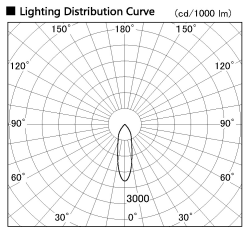

Item no. DD138-4540MW9030

Series Name: Φ 150 Spark (DD138)

Installation	Recessed mount
Type	Φ 150 Spark (DD138)
Fixture wattage	41W
Beam angle	28deg
Color Temp.	3000K
CRI	Ra>90
Luminous	4778 lm
Body	Die-cast aluminum alloy
Body finish	N/A
Trim finish	White
Reflector finish	Mirror
IP Rate	IP20
Light source	COB module
Input Voltage	AC220~240V
Dimming Type	Non-Dimmable
Certificate	CE,CCC
Cut Hole	150

Height (Weight)	
48.5W	130 (1.3kg)
41.0W	130 (1.3kg)
28.0W	130 (1.3kg)
23.0W	100 (1.0kg)
20.0W	100 (1.0kg)