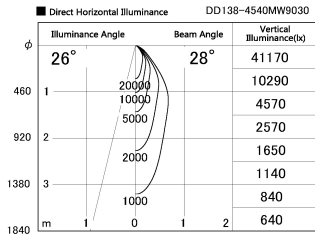

Item no. DD138-4540MW9030

Series Name: Φ 150 Spark (DD138)

Installation	Recessed mount
Type	Φ 150 Spark (DD138)
Fixture wattage	41W
Beam angle	28deg
Color Temp.	3000K
CRI	Ra>90
Luminous	4778 lm
Body	Die-cast aluminum alloy
Body finish	N/A
Trim finish	White
Reflector finish	Mirror
IP Rate	IP20
Light source	COB module
Input Voltage	AC220~240V
Dimming Type	Non-Dimmable
Certificate	CE,CCC
Cut Hole	150

Height (Weight)	
48.5W	130 (1.3kg)
41.0W	130 (1.3kg)
28.0W	130 (1.3kg)
23.0W	100 (1.0kg)
20.0W	100 (1.0kg)