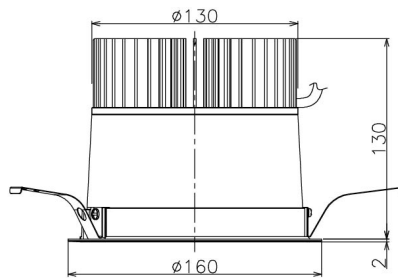

Item no. DD138-4540MW9030

Series Name: Φ 150 Spark (DD138)

Installation	Recessed mount
Type	Φ 150 Spark (DD138)
Fixture wattage	41W
Beam angle	28deg
Color Temp.	3000K
CRI	Ra>90
Luminous	4778 lm
Body	Die-castaluminumalloy
Body finish	N/A
Trim finish	White
Reflector finish	Mirror
IP Rate	IP20
Light source	COB module
Input Voltage	AC220~240V
Dimming Type	Non-Dimmable
Certificate	CE,CCC
Cut Hole	150

Height (Weight)	
48.5W	130 (1.3kg)
41.0W	130 (1.3kg)
28.0W	130 (1.3kg)
23.0W	100 (1.0kg)
20.0W	100 (1.0kg)