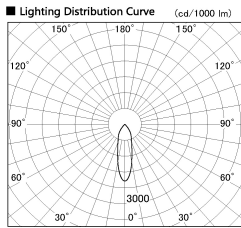

Item no. DD138-4540MW9030

Series Name: Φ 150 Spark (DD138)

Installation	Recessed mount
Type	Φ 150 Spark (DD138)
Fixture wattage	41W
Beam angle	28deg
Color Temp.	3000K
CRI	Ra>90
Luminous	4778 lm
Body	Die-castaluminumalloy
Body finish	N/A
Trim finish	White
Reflector finish	Mirror
IP Rate	IP20
Light source	COB module
Input Voltage	AC220~240V
Dimming Type	Non-Dimmable
Certificate	CE,CCC
Cut Hole	150

Height (Weight)	
48.5W	130 (1.3kg)
41.0W	130 (1.3kg)
28.0W	130 (1.3kg)
23.0W	100 (1.0kg)
20.0W	100 (1.0kg)