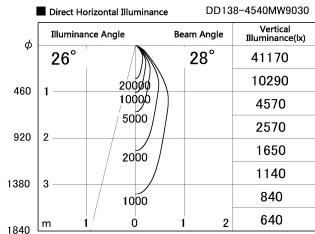

Item no. DD138-4540MW9030

Series Name: Φ 150 Spark (DD138)

Installation	Recessed mount
Type	Φ 150 Spark (DD138)
Fixture wattage	41W
Beam angle	28deg
Color Temp.	3000K
CRI	Ra>90
Luminous	4778 lm
Body	Die-castaluminumalloy
Body finish	N/A
Trim finish	White
Reflector finish	Mirror
IP Rate	IP20
Light source	COB module
Input Voltage	AC220~240V
Dimming Type	Non-Dimmable
Certificate	CE,CCC
Cut Hole	150

Height (Weight)	
48.5W	130 (1.3kg)
41.0W	130 (1.3kg)
28.0W	130 (1.3kg)
23.0W	100 (1.0kg)
20.0W	100 (1.0kg)