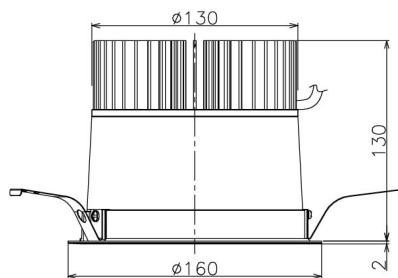

Item no. DD138-4540MW9030

Series Name: Φ 150 Spark (DD138)

Installation	Recessed mount
Type	Φ 150 Spark (DD138)
Fixture wattage	41W
Beam angle	28deg
Color Temp.	3000K
CRI	Ra>90
Luminous	4778 lm
Body	Die-cast aluminum alloy
Body finish	N/A
Trim finish	White
Reflector finish	Mirror
IP Rate	IP20
Light source	COB module
Input Voltage	AC220~240V
Dimming Type	Non-Dimmable
Certificate	CE,CCC
Cut Hole	150

Height (Weight)	
48.5W	130 (1.3kg)
41.0W	130 (1.3kg)
28.0W	130 (1.3kg)
23.0W	100 (1.0kg)
20.0W	100 (1.0kg)