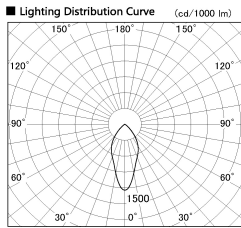

Item no. DD138-4560MW9030

Series Name: Φ 150 Spark (DD138)

Installation	Recessed mount
Type	Φ 150 Spark (DD138)
Fixture wattage	41W
Beam angle	36deg
Color Temp.	3000K
CRI	Ra>90
Luminous	5132 lm
Body	Die-castaluminumalloy
Body finish	N/A
Trim finish	White
Reflector finish	Mirror
IP Rate	IP20
Light source	COB module
Input Voltage	AC220~240V
Dimming Type	Non-Dimmable
Certificate	CE,CCC
Cut Hole	150

Height (Weight)	
48.5W	130 (1.3kg)
41.0W	130 (1.3kg)
28.0W	130 (1.3kg)
23.0W	100 (1.0kg)
20.0W	100 (1.0kg)