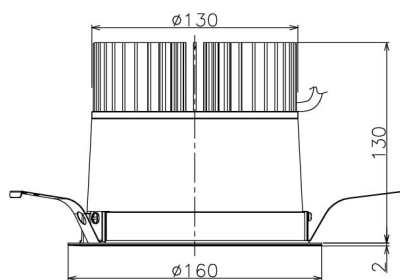

Item no. DD138-4560MW9030

Series Name: Φ 150 Spark (DD138)

Installation	Recessed mount
Type	Φ 150 Spark (DD138)
Fixture wattage	41W
Beam angle	36deg
Color Temp.	3000K
CRI	Ra>90
Luminous	5132 lm
Body	Die-castaluminumalloy
Body finish	N/A
Trim finish	White
Reflector finish	Mirror
IP Rate	IP20
Light source	COB module
Input Voltage	AC220~240V
Dimming Type	Non-Dimmable
Certificate	CE,CCC
Cut Hole	150

Height (Weight)	
48.5W	130 (1.3kg)
41.0W	130 (1.3kg)
28.0W	130 (1.3kg)
23.0W	100 (1.0kg)
20.0W	100 (1.0kg)