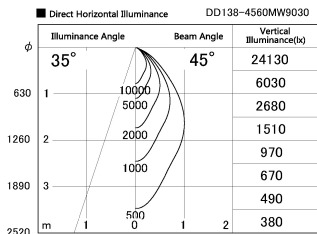

Item no. DD138-4560MW9030

Series Name: Φ 150 Spark (DD138)

Installation	Recessed mount
Type	Φ 150 Spark (DD138)
Fixture wattage	41W
Beam angle	36deg
Color Temp.	3000K
CRI	Ra>90
Luminous	5132 lm
Body	Die-castaluminumalloy
Body finish	N/A
Trim finish	White
Reflector finish	Mirror
IP Rate	IP20
Light source	COB module
Input Voltage	AC220~240V
Dimming Type	Non-Dimmable
Certificate	CE,CCC
Cut Hole	150

Height (Weight)	
48.5W	130 (1.3kg)
41.0W	130 (1.3kg)
28.0W	130 (1.3kg)
23.0W	100 (1.0kg)
20.0W	100 (1.0kg)