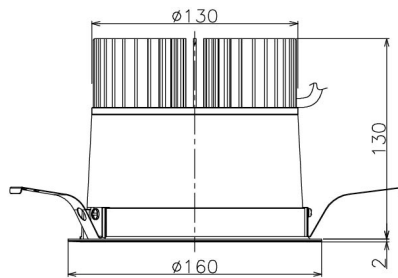

Item no. DD138-4560MW9030

Series Name: Φ 150 Spark (DD138)

Installation	Recessed mount
Type	Φ 150 Spark (DD138)
Fixture wattage	41W
Beam angle	36deg
Color Temp.	3000K
CRI	Ra>90
Luminous	5132 lm
Body	Die-castaluminumalloy
Body finish	N/A
Trim finish	White
Reflector finish	Mirror
IP Rate	IP20
Light source	COB module
Input Voltage	AC220~240V
Dimming Type	Non-Dimmable
Certificate	CE,CCC
Cut Hole	150

Height (Weight)	
48.5W	130 (1.3kg)
41.0W	130 (1.3kg)
28.0W	130 (1.3kg)
23.0W	100 (1.0kg)
20.0W	100 (1.0kg)