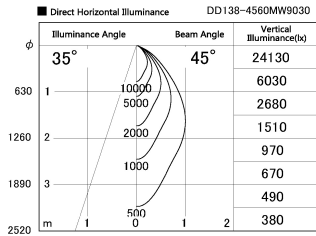

Item no. DD138-4560MW9030

Series Name: Φ 150 Spark (DD138)

Installation	Recessed mount
Type	Φ 150 Spark (DD138)
Fixture wattage	41W
Beam angle	36deg
Color Temp.	3000K
CRI	Ra>90
Luminous	5132 lm
Body	Die-castaluminumalloy
Body finish	N/A
Trim finish	White
Reflector finish	Mirror
IP Rate	IP20
Light source	COB module
Input Voltage	AC220~240V
Dimming Type	Non-Dimmable
Certificate	CE,CCC
Cut Hole	150

Height (Weight)	
48.5W	130 (1.3kg)
41.0W	130 (1.3kg)
28.0W	130 (1.3kg)
23.0W	100 (1.0kg)
20.0W	100 (1.0kg)