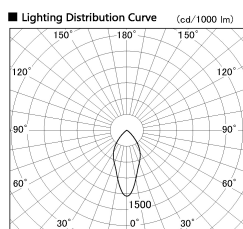

Item no. DD138-4560MW9030

Series Name: Φ 150 Spark (DD138)

Installation	Recessed mount
Type	Φ 150 Spark (DD138)
Fixture wattage	41W
Beam angle	36deg
Color Temp.	3000K
CRI	Ra>90
Luminous	5132 lm
Body	Die-castaluminumalloy
Body finish	N/A
Trim finish	White
Reflector finish	Mirror
IP Rate	IP20
Light source	COB module
Input Voltage	AC220~240V
Dimming Type	Non-Dimmable
Certificate	CE,CCC
Cut Hole	150

Height (Weight)	
48.5W	130 (1.3kg)
41.0W	130 (1.3kg)
28.0W	130 (1.3kg)
23.0W	100 (1.0kg)
20.0W	100 (1.0kg)