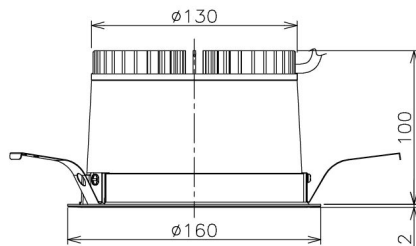

Item no. DD138-2840MW9030

Series Name:  $\Phi$ 150 Spark (DD138)

Installation	Recessed mount
Type	$\Phi$ 150 Spark (DD138)
Fixture wattage	28W
Beam angle	55deg
Color Temp.	3000K
CRI	Ra>90
Luminous	3100 lm
Body	Die-cast aluminum alloy
Body finish	N/A
Trim finish	White
Reflector finish	Mirror
IP Rate	IP20
Light source	COB module
Input Voltage	AC220~240V
Dimming Type	Non-Dimmable
Certificate	CE,CCC
Cut Hole	150

Height (Weight)	
48.5W	130 (1.3kg)
41.0W	130 (1.3kg)
28.0W	130 (1.3kg)
23.0W	100 (1.0kg)
20.0W	100 (1.0kg)