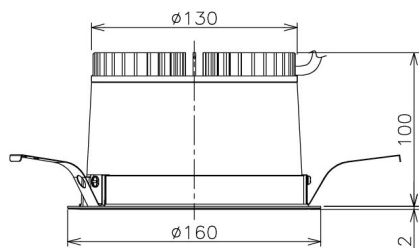

Item no. DD138-2840MW9030

Series Name: Φ 150 Spark (DD138)

Installation	Recessed mount
Type	Φ 150 Spark (DD138)
Fixture wattage	28W
Beam angle	55deg
Color Temp.	3000K
CRI	Ra>90
Luminous	3100 lm
Body	Die-castaluminumalloy
Body finish	N/A
Trim finish	White
Reflector finish	Mirror
IP Rate	IP20
Light source	COB module
Input Voltage	AC220~240V
Dimming Type	Non-Dimmable
Certificate	CE,CCC
Cut Hole	150

Height (Weight)	
48.5W	130 (1.3kg)
41.0W	130 (1.3kg)
28.0W	130 (1.3kg)
23.0W	100 (1.0kg)
20.0W	100 (1.0kg)