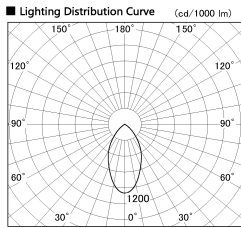

Item no. DD138-2840MW9030

Series Name:  $\Phi$ 150 Spark (DD138)

Installation	Recessed mount
Type	$\Phi$ 150 Spark (DD138)
Fixture wattage	28W
Beam angle	55deg
Color Temp.	3000K
CRI	Ra>90
Luminous	3100 lm
Body	Die-cast aluminum alloy
Body finish	N/A
Trim finish	White
Reflector finish	Mirror
IP Rate	IP20
Light source	COB module
Input Voltage	AC220~240V
Dimming Type	Non-Dimmable
Certificate	CE,CCC
Cut Hole	150

Height (Weight)	
48.5W	130 (1.3kg)
41.0W	130 (1.3kg)
28.0W	130 (1.3kg)
23.0W	100 (1.0kg)
20.0W	100 (1.0kg)