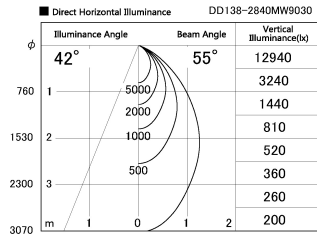

Item no. DD138-2840MW9030

Series Name:  $\Phi$ 150 Spark (DD138)

Installation	Recessed mount
Type	$\Phi$ 150 Spark (DD138)
Fixture wattage	28W
Beam angle	55deg
Color Temp.	3000K
CRI	Ra>90
Luminous	3100 lm
Body	Die-cast aluminum alloy
Body finish	N/A
Trim finish	White
Reflector finish	Mirror
IP Rate	IP20
Light source	COB module
Input Voltage	AC220~240V
Dimming Type	Non-Dimmable
Certificate	CE,CCC
Cut Hole	150

Height (Weight)	
48.5W	130 (1.3kg)
41.0W	130 (1.3kg)
28.0W	130 (1.3kg)
23.0W	100 (1.0kg)
20.0W	100 (1.0kg)