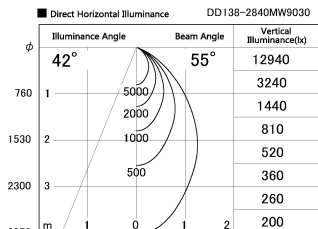

Item no. DD138-2840MW9030

Series Name: Φ 150 Spark (DD138)

Installation	Recessed mount
Type	Φ 150 Spark (DD138)
Fixture wattage	28W
Beam angle	55deg
Color Temp.	3000K
CRI	Ra>90
Luminous	3100 lm
Body	Die-castaluminumalloy
Body finish	N/A
Trim finish	White
Reflector finish	Mirror
IP Rate	IP20
Light source	COB module
Input Voltage	AC220~240V
Dimming Type	Non-Dimmable
Certificate	CE,CCC
Cut Hole	150

Height (Weight)	
48.5W	130 (1.3kg)
41.0W	130 (1.3kg)
28.0W	130 (1.3kg)
23.0W	100 (1.0kg)
20.0W	100 (1.0kg)