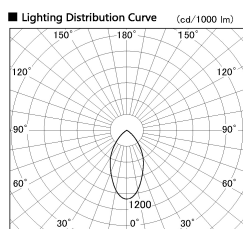

Item no. DD138-2840MW9030

Series Name: Φ 150 Spark (DD138)

Installation	Recessed mount
Type	Φ 150 Spark (DD138)
Fixture wattage	28W
Beam angle	55deg
Color Temp.	3000K
CRI	Ra>90
Luminous	3100 lm
Body	Die-castaluminumalloy
Body finish	N/A
Trim finish	White
Reflector finish	Mirror
IP Rate	IP20
Light source	COB module
Input Voltage	AC220~240V
Dimming Type	Non-Dimmable
Certificate	CE,CCC
Cut Hole	150

Height (Weight)	
48.5W	130 (1.3kg)
41.0W	130 (1.3kg)
28.0W	130 (1.3kg)
23.0W	100 (1.0kg)
20.0W	100 (1.0kg)