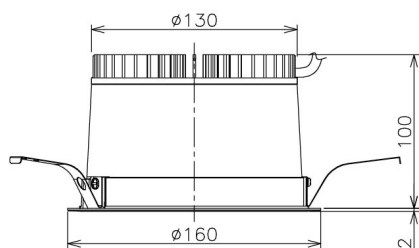

Item no. DD138-2860MW9030

Series Name: Φ 150 Spark (DD138)

Installation	Recessed mount
Type	Φ 150 Spark (DD138)
Fixture wattage	28W
Beam angle	59deg
Color Temp.	3000K
CRI	Ra>90
Luminous	3274 lm
Body	Die-cast aluminum alloy
Body finish	N/A
Trim finish	White
Reflector finish	Mirror
IP Rate	IP20
Light source	COB module
Input Voltage	AC220~240V
Dimming Type	Non-Dimmable
Certificate	CE,CCC
Cut Hole	150

■ Direct Horizontal Illuminance DD138-2860MW9030

Illuminance Angle	Beam Angle	Vertical Illuminance (lx)			
45°	59°	12550			
		3140			
		1390			
		780			
		500			
820	1	5000			
1650	2	2000			
2480	3	1000			
3310	m	500			
	1	0	1	2	200

Height (Weight)	
48.5W	130 (1.3kg)
41.0W	130 (1.3kg)
28.0W	130 (1.3kg)
23.0W	100 (1.0kg)
20.0W	100 (1.0kg)