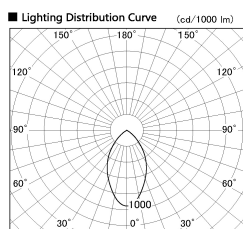

Item no. DD138-2860MW9030

Series Name: Φ 150 Spark (DD138)

Installation	Recessed mount
Type	Φ 150 Spark (DD138)
Fixture wattage	28W
Beam angle	59deg
Color Temp.	3000K
CRI	Ra>90
Luminous	3274 lm
Body	Die-cast aluminum alloy
Body finish	N/A
Trim finish	White
Reflector finish	Mirror
IP Rate	IP20
Light source	COB module
Input Voltage	AC220~240V
Dimming Type	Non-Dimmable
Certificate	CE,CCC
Cut Hole	150

■ Direct Horizontal Illuminance DD138-2860MW9030

Illuminance Angle	Beam Angle	Vertical Illuminance (lx)			
45°	59°	12550			
		3140			
		1390			
		780			
		500			
820	1	5000			
1650	2	2000			
2480	3	1000			
3310	m	500			
	1	0	1	2	200

Height (Weight)	
48.5W	130 (1.3kg)
41.0W	130 (1.3kg)
28.0W	130 (1.3kg)
23.0W	100 (1.0kg)
20.0W	100 (1.0kg)