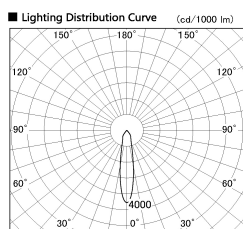

Item no. DD138-2520MW9030

Series Name:  $\Phi$ 150 Spark (DD138)

Installation	Recessed mount
Type	$\Phi$ 150 Spark (DD138)
Fixture wattage	23W
Beam angle	20deg
Color Temp.	3000K
CRI	Ra>90
Luminous	2878 lm
Body	Die-castaluminumalloy
Body finish	N/A
Trim finish	White
Reflector finish	Mirror
IP Rate	IP20
Light source	COB module
Input Voltage	AC220~240V
Dimming Type	Non-Dimmable
Certificate	CE,CCC
Cut Hole	150

Height (Weight)	
48.5W	130 (1.3kg)
41.0W	130 (1.3kg)
28.0W	130 (1.3kg)
23.0W	100 (1.0kg)
20.0W	100 (1.0kg)