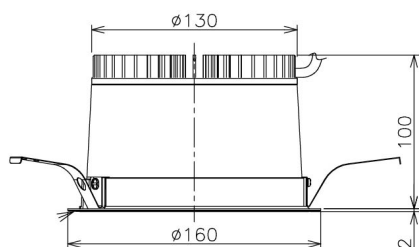

Item no. DD138-2520MW9030

Series Name:  $\Phi$ 150 Spark (DD138)

Installation	Recessed mount
Type	$\Phi$ 150 Spark (DD138)
Fixture wattage	23W
Beam angle	20deg
Color Temp.	3000K
CRI	Ra>90
Luminous	2878 lm
Body	Die-castaluminumalloy
Body finish	N/A
Trim finish	White
Reflector finish	Mirror
IP Rate	IP20
Light source	COB module
Input Voltage	AC220~240V
Dimming Type	Non-Dimmable
Certificate	CE,CCC
Cut Hole	150

Height (Weight)	
48.5W	130 (1.3kg)
41.0W	130 (1.3kg)
28.0W	130 (1.3kg)
23.0W	100 (1.0kg)
20.0W	100 (1.0kg)