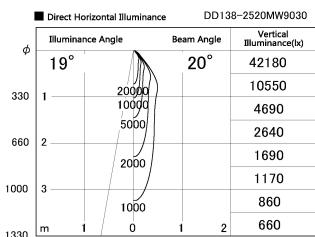

Item no. DD138-2520MW9030

Series Name:  $\Phi$ 150 Spark (DD138)

Installation	Recessed mount
Type	$\Phi$ 150 Spark (DD138)
Fixture wattage	23W
Beam angle	20deg
Color Temp.	3000K
CRI	Ra>90
Luminous	2878 lm
Body	Die-castaluminumalloy
Body finish	N/A
Trim finish	White
Reflector finish	Mirror
IP Rate	IP20
Light source	COB module
Input Voltage	AC220~240V
Dimming Type	Non-Dimmable
Certificate	CE,CCC
Cut Hole	150

Height (Weight)	
48.5W	130 (1.3kg)
41.0W	130 (1.3kg)
28.0W	130 (1.3kg)
23.0W	100 (1.0kg)
20.0W	100 (1.0kg)