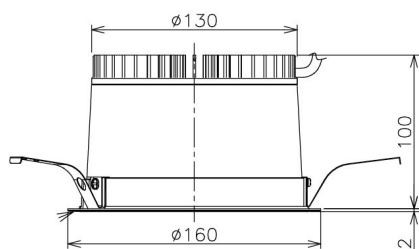

Item no. DD138-2540MW9030

Series Name:  $\Phi$ 150 Spark (DD138)

Installation	Recessed mount
Type	$\Phi$ 150 Spark (DD138)
Fixture wattage	23W
Beam angle	55deg
Color Temp.	3000K
CRI	Ra>90
Luminous	2697 lm
Body	Die-castaluminumalloy
Body finish	N/A
Trim finish	White
Reflector finish	Mirror
IP Rate	IP20
Light source	COB module
Input Voltage	AC220~240V
Dimming Type	Non-Dimmable
Certificate	CE,CCC
Cut Hole	150

Height (Weight)	
48.5W	130 (1.3kg)
41.0W	130 (1.3kg)
28.0W	130 (1.3kg)
23.0W	100 (1.0kg)
20.0W	100 (1.0kg)