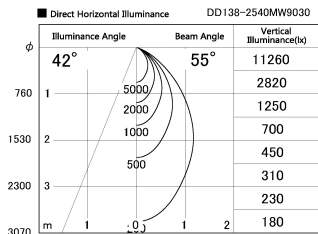

Item no. DD138-2540MW9030

Series Name:  $\Phi$ 150 Spark (DD138)

Installation	Recessed mount
Type	$\Phi$ 150 Spark (DD138)
Fixture wattage	23W
Beam angle	55deg
Color Temp.	3000K
CRI	Ra>90
Luminous	2697 lm
Body	Die-castaluminumalloy
Body finish	N/A
Trim finish	White
Reflector finish	Mirror
IP Rate	IP20
Light source	COB module
Input Voltage	AC220~240V
Dimming Type	Non-Dimmable
Certificate	CE,CCC
Cut Hole	150

Height (Weight)	
48.5W	130 (1.3kg)
41.0W	130 (1.3kg)
28.0W	130 (1.3kg)
23.0W	100 (1.0kg)
20.0W	100 (1.0kg)