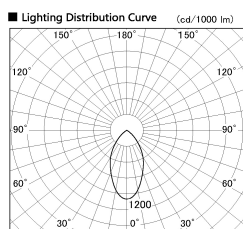

Item no. DD138-2540MW9030

Series Name:  $\Phi$ 150 Spark (DD138)

Installation	Recessed mount
Type	$\Phi$ 150 Spark (DD138)
Fixture wattage	23W
Beam angle	55deg
Color Temp.	3000K
CRI	Ra>90
Luminous	2697 lm
Body	Die-castaluminumalloy
Body finish	N/A
Trim finish	White
Reflector finish	Mirror
IP Rate	IP20
Light source	COB module
Input Voltage	AC220~240V
Dimming Type	Non-Dimmable
Certificate	CE,CCC
Cut Hole	150

Height (Weight)	
48.5W	130 (1.3kg)
41.0W	130 (1.3kg)
28.0W	130 (1.3kg)
23.0W	100 (1.0kg)
20.0W	100 (1.0kg)