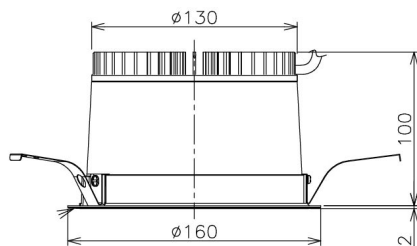

Item no. DD138-2560MW9030

Series Name:  $\Phi$ 150 Spark (DD138)

Installation	Recessed mount
Type	$\Phi$ 150 Spark (DD138)
Fixture wattage	23W
Beam angle	59deg
Color Temp.	3000K
CRI	Ra>90
Luminous	2848 lm
Body	Die-castaluminumalloy
Body finish	N/A
Trim finish	White
Reflector finish	Mirror
IP Rate	IP20
Light source	COB module
Input Voltage	AC220~240V
Dimming Type	Non-Dimmable
Certificate	CE,CCC
Cut Hole	150

Height (Weight)	
48.5W	130 (1.3kg)
41.0W	130 (1.3kg)
28.0W	130 (1.3kg)
23.0W	100 (1.0kg)
20.0W	100 (1.0kg)