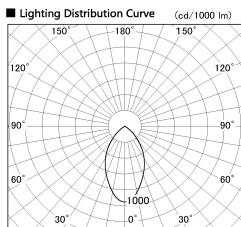

Item no. DD138-2560MW9030

Series Name:  $\Phi$ 150 Spark (DD138)

Installation	Recessed mount
Type	$\Phi$ 150 Spark (DD138)
Fixture wattage	23W
Beam angle	59deg
Color Temp.	3000K
CRI	Ra>90
Luminous	2848 lm
Body	Die-castaluminumalloy
Body finish	N/A
Trim finish	White
Reflector finish	Mirror
IP Rate	IP20
Light source	COB module
Input Voltage	AC220~240V
Dimming Type	Non-Dimmable
Certificate	CE,CCC
Cut Hole	150

Height (Weight)	
48.5W	130 (1.3kg)
41.0W	130 (1.3kg)
28.0W	130 (1.3kg)
23.0W	100 (1.0kg)
20.0W	100 (1.0kg)