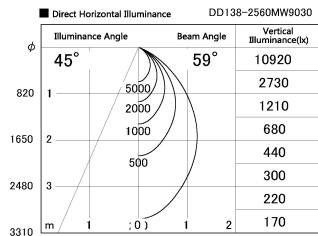

Item no. DD138-2560MW9030

Series Name:  $\Phi$ 150 Spark (DD138)

Installation	Recessed mount
Type	$\Phi$ 150 Spark (DD138)
Fixture wattage	23W
Beam angle	59deg
Color Temp.	3000K
CRI	Ra>90
Luminous	2848 lm
Body	Die-castaluminumalloy
Body finish	N/A
Trim finish	White
Reflector finish	Mirror
IP Rate	IP20
Light source	COB module
Input Voltage	AC220~240V
Dimming Type	Non-Dimmable
Certificate	CE,CCC
Cut Hole	150

Height (Weight)	
48.5W	130 (1.3kg)
41.0W	130 (1.3kg)
28.0W	130 (1.3kg)
23.0W	100 (1.0kg)
20.0W	100 (1.0kg)