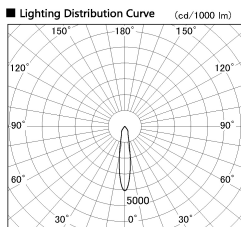

Item no. DD138-2020MW9030

Series Name: Φ 150 Spark (DD138)

Installation	Recessed mount
Type	Φ 150 Spark (DD138)
Fixture wattage	20W
Beam angle	19deg
Color Temp.	3000K
CRI	Ra>90
Luminous	2157 lm
Body	Die-castaluminumalloy
Body finish	N/A
Trim finish	White
Reflector finish	Mirror
IP Rate	IP20
Light source	COB module
Input Voltage	AC220~240V
Dimming Type	Non-Dimmable
Certificate	CE,CCC
Cut Hole	150

Height (Weight)	
48.5W	130 (1.3kg)
41.0W	130 (1.3kg)
28.0W	130 (1.3kg)
23.0W	100 (1.0kg)
20.0W	100 (1.0kg)