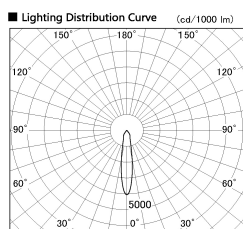

Item no. DD138-2020MW9030

Series Name:  $\Phi$ 150 Spark (DD138)

Installation	Recessed mount
Type	$\Phi$ 150 Spark (DD138)
Fixture wattage	20W
Beam angle	19deg
Color Temp.	3000K
CRI	Ra>90
Luminous	2157 lm
Body	Die-castaluminumalloy
Body finish	N/A
Trim finish	White
Reflector finish	Mirror
IP Rate	IP20
Light source	COB module
Input Voltage	AC220~240V
Dimming Type	Non-Dimmable
Certificate	CE,CCC
Cut Hole	150

Height (Weight)	
48.5W	130 (1.3kg)
41.0W	130 (1.3kg)
28.0W	130 (1.3kg)
23.0W	100 (1.0kg)
20.0W	100 (1.0kg)