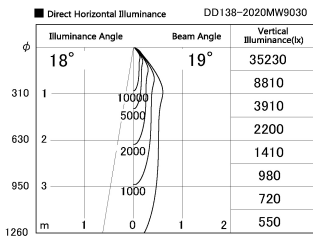

Item no. DD138-2020MW9030

Series Name: Φ 150 Spark (DD138)

Installation	Recessed mount
Type	Φ 150 Spark (DD138)
Fixture wattage	20W
Beam angle	19deg
Color Temp.	3000K
CRI	Ra>90
Luminous	2157 lm
Body	Die-castaluminumalloy
Body finish	N/A
Trim finish	White
Reflector finish	Mirror
IP Rate	IP20
Light source	COB module
Input Voltage	AC220~240V
Dimming Type	Non-Dimmable
Certificate	CE,CCC
Cut Hole	150

Height (Weight)	
48.5W	130 (1.3kg)
41.0W	130 (1.3kg)
28.0W	130 (1.3kg)
23.0W	100 (1.0kg)
20.0W	100 (1.0kg)