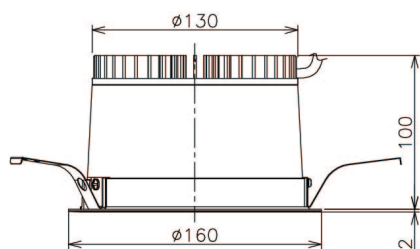

Item no. DD138-2020MW9030

Series Name:  $\Phi$ 150 Spark (DD138)

Installation	Recessed mount
Type	$\Phi$ 150 Spark (DD138)
Fixture wattage	20W
Beam angle	19deg
Color Temp.	3000K
CRI	Ra>90
Luminous	2157 lm
Body	Die-castaluminumalloy
Body finish	N/A
Trim finish	White
Reflector finish	Mirror
IP Rate	IP20
Light source	COB module
Input Voltage	AC220~240V
Dimming Type	Non-Dimmable
Certificate	CE,CCC
Cut Hole	150

Height (Weight)	
48.5W	130 (1.3kg)
41.0W	130 (1.3kg)
28.0W	130 (1.3kg)
23.0W	100 (1.0kg)
20.0W	100 (1.0kg)