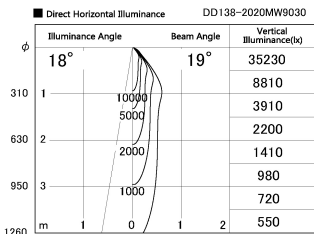

Item no. DD138-2020MW9030

Series Name:  $\Phi$ 150 Spark (DD138)

Installation	Recessed mount
Type	$\Phi$ 150 Spark (DD138)
Fixture wattage	20W
Beam angle	19deg
Color Temp.	3000K
CRI	Ra>90
Luminous	2157 lm
Body	Die-castaluminumalloy
Body finish	N/A
Trim finish	White
Reflector finish	Mirror
IP Rate	IP20
Light source	COB module
Input Voltage	AC220~240V
Dimming Type	Non-Dimmable
Certificate	CE,CCC
Cut Hole	150

Height (Weight)	
48.5W	130 (1.3kg)
41.0W	130 (1.3kg)
28.0W	130 (1.3kg)
23.0W	100 (1.0kg)
20.0W	100 (1.0kg)