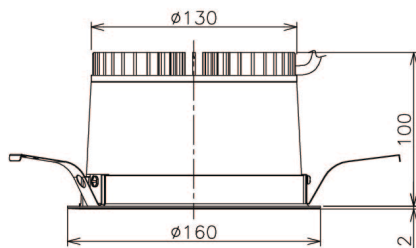

Item no. DD138-2020MW9030

Series Name: Φ 150 Spark (DD138)

Installation	Recessed mount
Type	Φ 150 Spark (DD138)
Fixture wattage	20W
Beam angle	19deg
Color Temp.	3000K
CRI	Ra>90
Luminous	2157 lm
Body	Die-castaluminumalloy
Body finish	N/A
Trim finish	White
Reflector finish	Mirror
IP Rate	IP20
Light source	COB module
Input Voltage	AC220~240V
Dimming Type	Non-Dimmable
Certificate	CE,CCC
Cut Hole	150

Height (Weight)	
48.5W	130 (1.3kg)
41.0W	130 (1.3kg)
28.0W	130 (1.3kg)
23.0W	100 (1.0kg)
20.0W	100 (1.0kg)