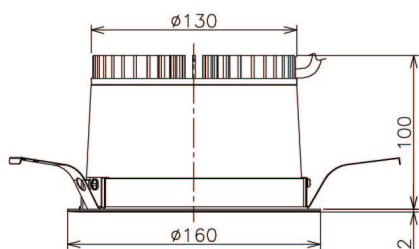

Item no. DD138-2040MW9030

Series Name: Φ 150 Spark (DD138)

Installation	Recessed mount
Type	Φ 150 Spark (DD138)
Fixture wattage	20W
Beam angle	54deg
Color Temp.	3000K
CRI	Ra>90
Luminous	2026 lm
Body	Die-cast aluminum alloy
Body finish	N/A
Trim finish	White
Reflector finish	Mirror
IP Rate	IP20
Light source	COB module
Input Voltage	AC220~240V
Dimming Type	Non-Dimmable
Certificate	CE,CCC
Cut Hole	150

Height (Weight)	
48.5W	130 (1.3kg)
41.0W	130 (1.3kg)
28.0W	130 (1.3kg)
23.0W	100 (1.0kg)
20.0W	100 (1.0kg)