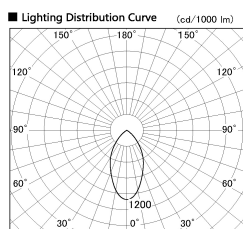

Item no. DD138-2040MW9030

Series Name: Φ 150 Spark (DD138)

Installation	Recessed mount
Type	Φ 150 Spark (DD138)
Fixture wattage	20W
Beam angle	54deg
Color Temp.	3000K
CRI	Ra>90
Luminous	2026 lm
Body	Die-cast aluminum alloy
Body finish	N/A
Trim finish	White
Reflector finish	Mirror
IP Rate	IP20
Light source	COB module
Input Voltage	AC220~240V
Dimming Type	Non-Dimmable
Certificate	CE,CCC
Cut Hole	150

Height (Weight)	
48.5W	130 (1.3kg)
41.0W	130 (1.3kg)
28.0W	130 (1.3kg)
23.0W	100 (1.0kg)
20.0W	100 (1.0kg)