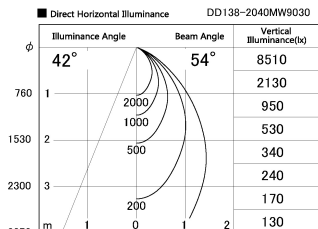

Item no. DD138-2040MW9030

Series Name: Φ 150 Spark (DD138)

Installation	Recessed mount
Type	Φ 150 Spark (DD138)
Fixture wattage	20W
Beam angle	54deg
Color Temp.	3000K
CRI	Ra>90
Luminous	2026 lm
Body	Die-cast aluminum alloy
Body finish	N/A
Trim finish	White
Reflector finish	Mirror
IP Rate	IP20
Light source	COB module
Input Voltage	AC220~240V
Dimming Type	Non-Dimmable
Certificate	CE,CCC
Cut Hole	150

Height (Weight)	
48.5W	130 (1.3kg)
41.0W	130 (1.3kg)
28.0W	130 (1.3kg)
23.0W	100 (1.0kg)
20.0W	100 (1.0kg)