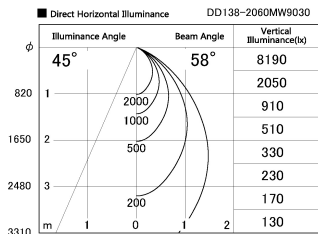

Item no. DD138-2060MW9030

Series Name:  $\Phi$ 150 Spark (DD138)

Installation	Recessed mount
Type	$\Phi$ 150 Spark (DD138)
Fixture wattage	20W
Beam angle	58deg
Color Temp.	3000K
CRI	Ra>90
Luminous	2131 lm
Body	Die-castaluminumalloy
Body finish	N/A
Trim finish	White
Reflector finish	Mirror
IP Rate	IP20
Light source	COB module
Input Voltage	AC220~240V
Dimming Type	Non-Dimmable
Certificate	CE,CCC
Cut Hole	150

Height (Weight)	
48.5W	130 (1.3kg)
41.0W	130 (1.3kg)
28.0W	130 (1.3kg)
23.0W	100 (1.0kg)
20.0W	100 (1.0kg)