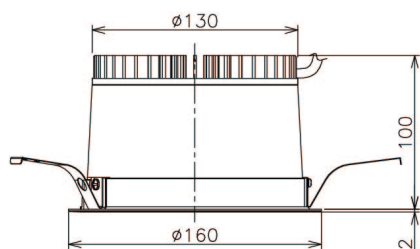

Item no. DD138-2060MW9030

Series Name:  $\Phi$ 150 Spark (DD138)

Installation	Recessed mount
Type	$\Phi$ 150 Spark (DD138)
Fixture wattage	20W
Beam angle	58deg
Color Temp.	3000K
CRI	Ra>90
Luminous	2131 lm
Body	Die-castaluminumalloy
Body finish	N/A
Trim finish	White
Reflector finish	Mirror
IP Rate	IP20
Light source	COB module
Input Voltage	AC220~240V
Dimming Type	Non-Dimmable
Certificate	CE,CCC
Cut Hole	150

Height (Weight)	
48.5W	130 (1.3kg)
41.0W	130 (1.3kg)
28.0W	130 (1.3kg)
23.0W	100 (1.0kg)
20.0W	100 (1.0kg)