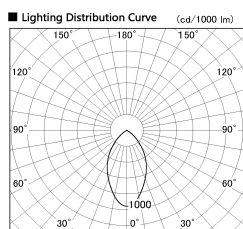

Item no. DD138-2060MW9030

Series Name:  $\Phi$ 150 Spark (DD138)

Installation	Recessed mount
Type	$\Phi$ 150 Spark (DD138)
Fixture wattage	20W
Beam angle	58deg
Color Temp.	3000K
CRI	Ra>90
Luminous	2131 lm
Body	Die-castaluminumalloy
Body finish	N/A
Trim finish	White
Reflector finish	Mirror
IP Rate	IP20
Light source	COB module
Input Voltage	AC220~240V
Dimming Type	Non-Dimmable
Certificate	CE,CCC
Cut Hole	150

Height (Weight)	
48.5W	130 (1.3kg)
41.0W	130 (1.3kg)
28.0W	130 (1.3kg)
23.0W	100 (1.0kg)
20.0W	100 (1.0kg)