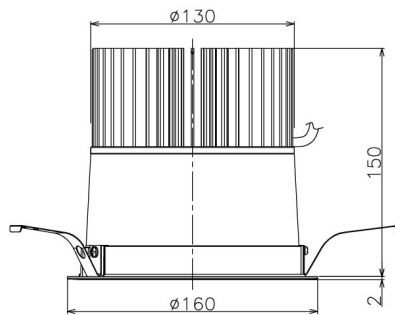

Item no. DD138-5020MW9035

Series Name:  $\Phi$ 150 Spark (DD138)

Installation	Recessed mount
Type	$\Phi$ 150 Spark (DD138)
Fixture wattage	48.5W
Beam angle	26deg
Color Temp.	3500K
CRI	Ra>90
Luminous	6332 lm
Body	Die-castaluminumalloy
Body finish	N/A
Trim finish	White
Reflector finish	Mirror
IP Rate	IP20
Light source	COB module
Input Voltage	AC220~240V
Dimming Type	Non-Dimmable
Certificate	CE,CCC
Cut Hole	150

Height (Weight)	
48.5W	130 (1.3kg)
41.0W	130 (1.3kg)
28.0W	130 (1.3kg)
23.0W	100 (1.0kg)
20.0W	100 (1.0kg)