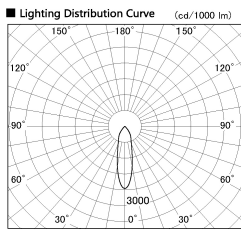

Item no. DD138-5020MW9035

Series Name:  $\Phi$ 150 Spark (DD138)

Installation	Recessed mount
Type	$\Phi$ 150 Spark (DD138)
Fixture wattage	48.5W
Beam angle	26deg
Color Temp.	3500K
CRI	Ra>90
Luminous	6332 lm
Body	Die-castaluminumalloy
Body finish	N/A
Trim finish	White
Reflector finish	Mirror
IP Rate	IP20
Light source	COB module
Input Voltage	AC220~240V
Dimming Type	Non-Dimmable
Certificate	CE,CCC
Cut Hole	150

Height (Weight)	
48.5W	130 (1.3kg)
41.0W	130 (1.3kg)
28.0W	130 (1.3kg)
23.0W	100 (1.0kg)
20.0W	100 (1.0kg)