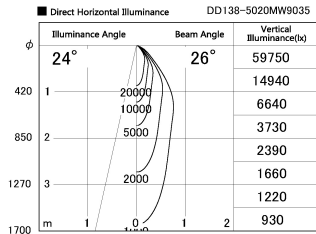

Item no. DD138-5020MW9035

Series Name:  $\Phi$ 150 Spark (DD138)

Installation	Recessed mount
Type	$\Phi$ 150 Spark (DD138)
Fixture wattage	48.5W
Beam angle	26deg
Color Temp.	3500K
CRI	Ra>90
Luminous	6332 lm
Body	Die-castaluminumalloy
Body finish	N/A
Trim finish	White
Reflector finish	Mirror
IP Rate	IP20
Light source	COB module
Input Voltage	AC220~240V
Dimming Type	Non-Dimmable
Certificate	CE,CCC
Cut Hole	150

Height (Weight)	
48.5W	130 (1.3kg)
41.0W	130 (1.3kg)
28.0W	130 (1.3kg)
23.0W	100 (1.0kg)
20.0W	100 (1.0kg)