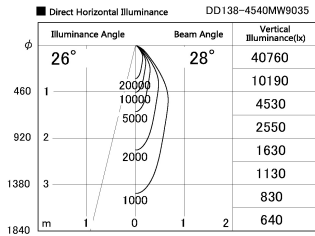

Item no. DD138-4540MW9035

Series Name: Φ 150 Spark (DD138)

Installation	Recessed mount
Type	Φ 150 Spark (DD138)
Fixture wattage	41W
Beam angle	28deg
Color Temp.	3500K
CRI	Ra>90
Luminous	4730 lm
Body	Die-castaluminumalloy
Body finish	N/A
Trim finish	White
Reflector finish	Mirror
IP Rate	IP20
Light source	COB module
Input Voltage	AC220~240V
Dimming Type	Non-Dimmable
Certificate	CE,CCC
Cut Hole	150

Height (Weight)	
48.5W	130 (1.3kg)
41.0W	130 (1.3kg)
28.0W	130 (1.3kg)
23.0W	100 (1.0kg)
20.0W	100 (1.0kg)