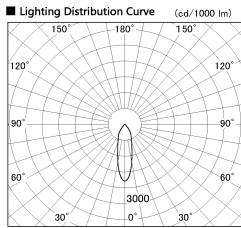

Item no. DD138-4540MW9035

Series Name: Φ 150 Spark (DD138)

Installation	Recessed mount
Type	Φ 150 Spark (DD138)
Fixture wattage	41W
Beam angle	28deg
Color Temp.	3500K
CRI	Ra>90
Luminous	4730 lm
Body	Die-castaluminumalloy
Body finish	N/A
Trim finish	White
Reflector finish	Mirror
IP Rate	IP20
Light source	COB module
Input Voltage	AC220~240V
Dimming Type	Non-Dimmable
Certificate	CE,CCC
Cut Hole	150

Height (Weight)	
48.5W	130 (1.3kg)
41.0W	130 (1.3kg)
28.0W	130 (1.3kg)
23.0W	100 (1.0kg)
20.0W	100 (1.0kg)