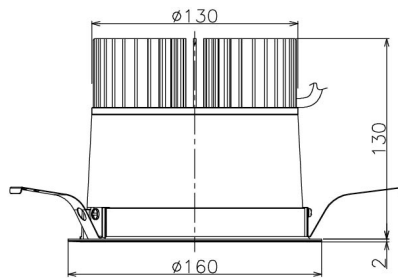

Item no. DD138-4540MW9035

Series Name: Φ 150 Spark (DD138)

Installation	Recessed mount
Type	Φ 150 Spark (DD138)
Fixture wattage	41W
Beam angle	28deg
Color Temp.	3500K
CRI	Ra>90
Luminous	4730 lm
Body	Die-castaluminumalloy
Body finish	N/A
Trim finish	White
Reflector finish	Mirror
IP Rate	IP20
Light source	COB module
Input Voltage	AC220~240V
Dimming Type	Non-Dimmable
Certificate	CE,CCC
Cut Hole	150

Height (Weight)	
48.5W	130 (1.3kg)
41.0W	130 (1.3kg)
28.0W	130 (1.3kg)
23.0W	100 (1.0kg)
20.0W	100 (1.0kg)