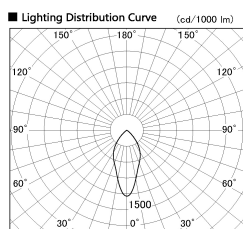

Item no. DD138-4560MW9035

Series Name: Φ 150 Spark (DD138)

Installation	Recessed mount
Type	Φ 150 Spark (DD138)
Fixture wattage	41W
Beam angle	36deg
Color Temp.	3500K
CRI	Ra>90
Luminous	5081 lm
Body	Die-castaluminumalloy
Body finish	N/A
Trim finish	White
Reflector finish	Mirror
IP Rate	IP20
Light source	COB module
Input Voltage	AC220~240V
Dimming Type	Non-Dimmable
Certificate	CE,CCC
Cut Hole	150

Height (Weight)	
48.5W	130 (1.3kg)
41.0W	130 (1.3kg)
28.0W	130 (1.3kg)
23.0W	100 (1.0kg)
20.0W	100 (1.0kg)