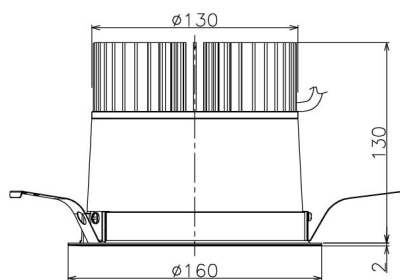

Item no. DD138-4560MW9035

Series Name: Φ 150 Spark (DD138)

Installation	Recessed mount
Type	Φ 150 Spark (DD138)
Fixture wattage	41W
Beam angle	36deg
Color Temp.	3500K
CRI	Ra>90
Luminous	5081 lm
Body	Die-castaluminumalloy
Body finish	N/A
Trim finish	White
Reflector finish	Mirror
IP Rate	IP20
Light source	COB module
Input Voltage	AC220~240V
Dimming Type	Non-Dimmable
Certificate	CE,CCC
Cut Hole	150

Height (Weight)	
48.5W	130 (1.3kg)
41.0W	130 (1.3kg)
28.0W	130 (1.3kg)
23.0W	100 (1.0kg)
20.0W	100 (1.0kg)