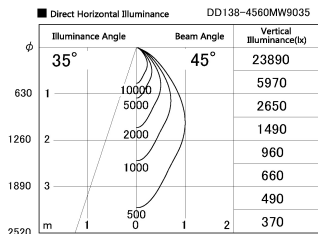

Item no. DD138-4560MW9035

Series Name: Φ 150 Spark (DD138)

Installation	Recessed mount
Type	Φ 150 Spark (DD138)
Fixture wattage	41W
Beam angle	36deg
Color Temp.	3500K
CRI	Ra>90
Luminous	5081 lm
Body	Die-castaluminumalloy
Body finish	N/A
Trim finish	White
Reflector finish	Mirror
IP Rate	IP20
Light source	COB module
Input Voltage	AC220~240V
Dimming Type	Non-Dimmable
Certificate	CE,CCC
Cut Hole	150

Height (Weight)	
48.5W	130 (1.3kg)
41.0W	130 (1.3kg)
28.0W	130 (1.3kg)
23.0W	100 (1.0kg)
20.0W	100 (1.0kg)