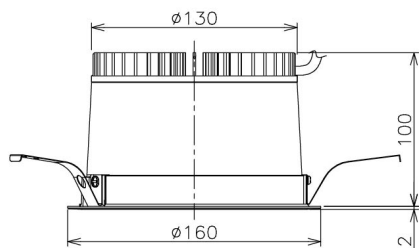

Item no. DD138-2840MW9035

Series Name: Φ 150 Spark (DD138)

Installation	Recessed mount
Type	Φ 150 Spark (DD138)
Fixture wattage	28W
Beam angle	55deg
Color Temp.	3500K
CRI	Ra>90
Luminous	3069 lm
Body	Die-cast aluminum alloy
Body finish	N/A
Trim finish	White
Reflector finish	Mirror
IP Rate	IP20
Light source	COB module
Input Voltage	AC220~240V
Dimming Type	Non-Dimmable
Certificate	CE,CCC
Cut Hole	150

Height (Weight)	
48.5W	130 (1.3kg)
41.0W	130 (1.3kg)
28.0W	130 (1.3kg)
23.0W	100 (1.0kg)
20.0W	100 (1.0kg)