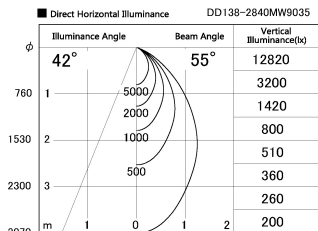

Item no. DD138-2840MW9035

Series Name: Φ 150 Spark (DD138)

Installation	Recessed mount
Type	Φ 150 Spark (DD138)
Fixture wattage	28W
Beam angle	55deg
Color Temp.	3500K
CRI	Ra>90
Luminous	3069 lm
Body	Die-cast aluminum alloy
Body finish	N/A
Trim finish	White
Reflector finish	Mirror
IP Rate	IP20
Light source	COB module
Input Voltage	AC220~240V
Dimming Type	Non-Dimmable
Certificate	CE,CCC
Cut Hole	150

Height (Weight)	
48.5W	130 (1.3kg)
41.0W	130 (1.3kg)
28.0W	130 (1.3kg)
23.0W	100 (1.0kg)
20.0W	100 (1.0kg)