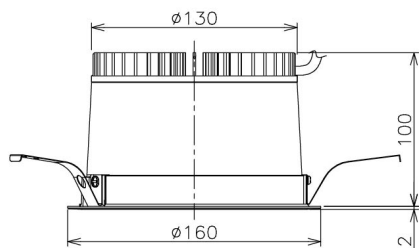

Item no. DD138-2840MW9035

Series Name:  $\Phi$ 150 Spark (DD138)

Installation	Recessed mount
Type	$\Phi$ 150 Spark (DD138)
Fixture wattage	28W
Beam angle	55deg
Color Temp.	3500K
CRI	Ra>90
Luminous	3069 lm
Body	Die-cast aluminum alloy
Body finish	N/A
Trim finish	White
Reflector finish	Mirror
IP Rate	IP20
Light source	COB module
Input Voltage	AC220~240V
Dimming Type	Non-Dimmable
Certificate	CE,CCC
Cut Hole	150

Height (Weight)	
48.5W	130 (1.3kg)
41.0W	130 (1.3kg)
28.0W	130 (1.3kg)
23.0W	100 (1.0kg)
20.0W	100 (1.0kg)