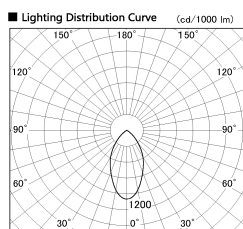

Item no. DD138-2840MW9035

Series Name: Φ 150 Spark (DD138)

Installation	Recessed mount
Type	Φ 150 Spark (DD138)
Fixture wattage	28W
Beam angle	55deg
Color Temp.	3500K
CRI	Ra>90
Luminous	3069 lm
Body	Die-cast aluminum alloy
Body finish	N/A
Trim finish	White
Reflector finish	Mirror
IP Rate	IP20
Light source	COB module
Input Voltage	AC220~240V
Dimming Type	Non-Dimmable
Certificate	CE,CCC
Cut Hole	150

Height (Weight)	
48.5W	130 (1.3kg)
41.0W	130 (1.3kg)
28.0W	130 (1.3kg)
23.0W	100 (1.0kg)
20.0W	100 (1.0kg)