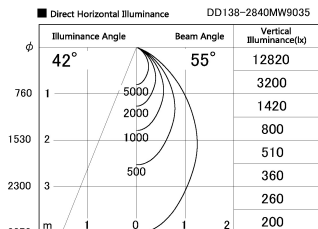

Item no. DD138-2840MW9035

Series Name:  $\Phi$ 150 Spark (DD138)

Installation	Recessed mount
Type	$\Phi$ 150 Spark (DD138)
Fixture wattage	28W
Beam angle	55deg
Color Temp.	3500K
CRI	Ra>90
Luminous	3069 lm
Body	Die-cast aluminum alloy
Body finish	N/A
Trim finish	White
Reflector finish	Mirror
IP Rate	IP20
Light source	COB module
Input Voltage	AC220~240V
Dimming Type	Non-Dimmable
Certificate	CE,CCC
Cut Hole	150

Height (Weight)	
48.5W	130 (1.3kg)
41.0W	130 (1.3kg)
28.0W	130 (1.3kg)
23.0W	100 (1.0kg)
20.0W	100 (1.0kg)