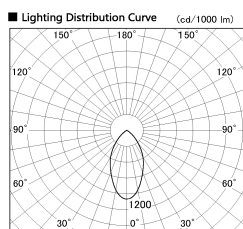

Item no. DD138-2840MW9035

Series Name:  $\Phi$ 150 Spark (DD138)

Installation	Recessed mount
Type	$\Phi$ 150 Spark (DD138)
Fixture wattage	28W
Beam angle	55deg
Color Temp.	3500K
CRI	Ra>90
Luminous	3069 lm
Body	Die-cast aluminum alloy
Body finish	N/A
Trim finish	White
Reflector finish	Mirror
IP Rate	IP20
Light source	COB module
Input Voltage	AC220~240V
Dimming Type	Non-Dimmable
Certificate	CE,CCC
Cut Hole	150

Height (Weight)	
48.5W	130 (1.3kg)
41.0W	130 (1.3kg)
28.0W	130 (1.3kg)
23.0W	100 (1.0kg)
20.0W	100 (1.0kg)