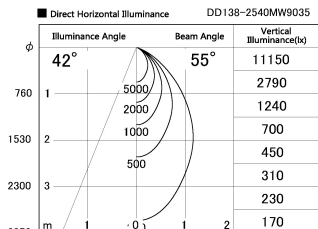

Item no. DD138-2540MW9035

Series Name:  $\Phi$ 150 Spark (DD138)

Installation	Recessed mount
Type	$\Phi$ 150 Spark (DD138)
Fixture wattage	23W
Beam angle	55deg
Color Temp.	3500K
CRI	Ra>90
Luminous	2670 lm
Body	Die-cast aluminum alloy
Body finish	N/A
Trim finish	White
Reflector finish	Mirror
IP Rate	IP20
Light source	COB module
Input Voltage	AC220~240V
Dimming Type	Non-Dimmable
Certificate	CE,CCC
Cut Hole	150

Height (Weight)	
48.5W	130 (1.3kg)
41.0W	130 (1.3kg)
28.0W	130 (1.3kg)
23.0W	100 (1.0kg)
20.0W	100 (1.0kg)