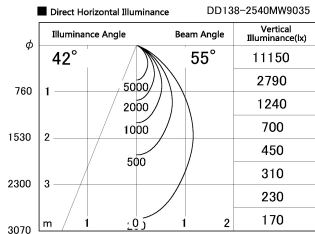

Item no. DD138-2540MW9035

Series Name: Φ 150 Spark (DD138)

Installation	Recessed mount
Type	Φ 150 Spark (DD138)
Fixture wattage	23W
Beam angle	55deg
Color Temp.	3500K
CRI	Ra>90
Luminous	2670 lm
Body	Die-cast aluminum alloy
Body finish	N/A
Trim finish	White
Reflector finish	Mirror
IP Rate	IP20
Light source	COB module
Input Voltage	AC220~240V
Dimming Type	Non-Dimmable
Certificate	CE,CCC
Cut Hole	150

Height (Weight)	
48.5W	130 (1.3kg)
41.0W	130 (1.3kg)
28.0W	130 (1.3kg)
23.0W	100 (1.0kg)
20.0W	100 (1.0kg)