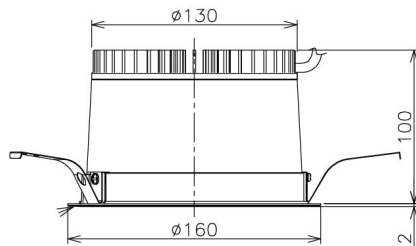

Item no. DD138-2540MW9035

Series Name: Φ 150 Spark (DD138)

Installation	Recessed mount
Type	Φ 150 Spark (DD138)
Fixture wattage	23W
Beam angle	55deg
Color Temp.	3500K
CRI	Ra>90
Luminous	2670 lm
Body	Die-cast aluminum alloy
Body finish	N/A
Trim finish	White
Reflector finish	Mirror
IP Rate	IP20
Light source	COB module
Input Voltage	AC220~240V
Dimming Type	Non-Dimmable
Certificate	CE,CCC
Cut Hole	150

Height (Weight)	
48.5W	130 (1.3kg)
41.0W	130 (1.3kg)
28.0W	130 (1.3kg)
23.0W	100 (1.0kg)
20.0W	100 (1.0kg)