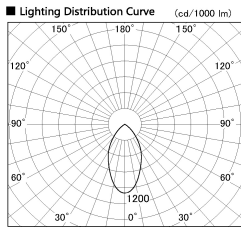

Item no. DD138-2540MW9035

Series Name: Φ 150 Spark (DD138)

Installation	Recessed mount
Type	Φ 150 Spark (DD138)
Fixture wattage	23W
Beam angle	55deg
Color Temp.	3500K
CRI	Ra>90
Luminous	2670 lm
Body	Die-cast aluminum alloy
Body finish	N/A
Trim finish	White
Reflector finish	Mirror
IP Rate	IP20
Light source	COB module
Input Voltage	AC220~240V
Dimming Type	Non-Dimmable
Certificate	CE,CCC
Cut Hole	150

Height (Weight)	
48.5W	130 (1.3kg)
41.0W	130 (1.3kg)
28.0W	130 (1.3kg)
23.0W	100 (1.0kg)
20.0W	100 (1.0kg)