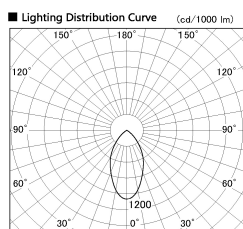

Item no. DD138-2540MW9035

Series Name:  $\Phi$ 150 Spark (DD138)

Installation	Recessed mount
Type	$\Phi$ 150 Spark (DD138)
Fixture wattage	23W
Beam angle	55deg
Color Temp.	3500K
CRI	Ra>90
Luminous	2670 lm
Body	Die-cast aluminum alloy
Body finish	N/A
Trim finish	White
Reflector finish	Mirror
IP Rate	IP20
Light source	COB module
Input Voltage	AC220~240V
Dimming Type	Non-Dimmable
Certificate	CE,CCC
Cut Hole	150

Height (Weight)	
48.5W	130 (1.3kg)
41.0W	130 (1.3kg)
28.0W	130 (1.3kg)
23.0W	100 (1.0kg)
20.0W	100 (1.0kg)