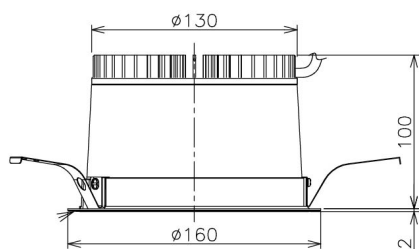

Item no. DD138-2540MW9035

Series Name:  $\Phi$ 150 Spark (DD138)

Installation	Recessed mount
Type	$\Phi$ 150 Spark (DD138)
Fixture wattage	23W
Beam angle	55deg
Color Temp.	3500K
CRI	Ra>90
Luminous	2670 lm
Body	Die-cast aluminum alloy
Body finish	N/A
Trim finish	White
Reflector finish	Mirror
IP Rate	IP20
Light source	COB module
Input Voltage	AC220~240V
Dimming Type	Non-Dimmable
Certificate	CE,CCC
Cut Hole	150

Height (Weight)	
48.5W	130 (1.3kg)
41.0W	130 (1.3kg)
28.0W	130 (1.3kg)
23.0W	100 (1.0kg)
20.0W	100 (1.0kg)