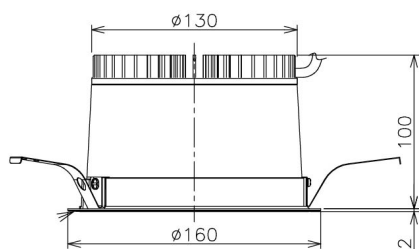

Item no. DD138-2560MW9035

Series Name: Φ 150 Spark (DD138)

Installation	Recessed mount
Type	Φ 150 Spark (DD138)
Fixture wattage	23W
Beam angle	59deg
Color Temp.	3500K
CRI	Ra>90
Luminous	2820 lm
Body	Die-cast aluminum alloy
Body finish	N/A
Trim finish	White
Reflector finish	Mirror
IP Rate	IP20
Light source	COB module
Input Voltage	AC220~240V
Dimming Type	Non-Dimmable
Certificate	CE,CCC
Cut Hole	150

Height (Weight)	
48.5W	130 (1.3kg)
41.0W	130 (1.3kg)
28.0W	130 (1.3kg)
23.0W	100 (1.0kg)
20.0W	100 (1.0kg)