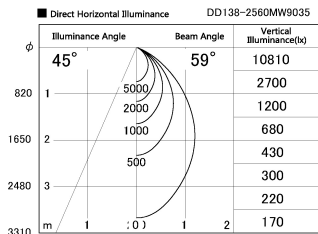

Item no. DD138-2560MW9035

Series Name: Φ 150 Spark (DD138)

Installation	Recessed mount
Type	Φ 150 Spark (DD138)
Fixture wattage	23W
Beam angle	59deg
Color Temp.	3500K
CRI	Ra>90
Luminous	2820 lm
Body	Die-cast aluminum alloy
Body finish	N/A
Trim finish	White
Reflector finish	Mirror
IP Rate	IP20
Light source	COB module
Input Voltage	AC220~240V
Dimming Type	Non-Dimmable
Certificate	CE,CCC
Cut Hole	150

Height (Weight)	
48.5W	130 (1.3kg)
41.0W	130 (1.3kg)
28.0W	130 (1.3kg)
23.0W	100 (1.0kg)
20.0W	100 (1.0kg)