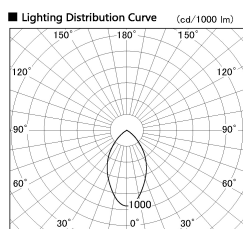

Item no. DD138-2560MW9035

Series Name:  $\Phi$ 150 Spark (DD138)

Installation	Recessed mount
Type	$\Phi$ 150 Spark (DD138)
Fixture wattage	23W
Beam angle	59deg
Color Temp.	3500K
CRI	Ra>90
Luminous	2820 lm
Body	Die-castaluminumalloy
Body finish	N/A
Trim finish	White
Reflector finish	Mirror
IP Rate	IP20
Light source	COB module
Input Voltage	AC220~240V
Dimming Type	Non-Dimmable
Certificate	CE,CCC
Cut Hole	150

Height (Weight)	
48.5W	130 (1.3kg)
41.0W	130 (1.3kg)
28.0W	130 (1.3kg)
23.0W	100 (1.0kg)
20.0W	100 (1.0kg)