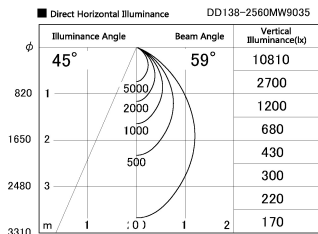

Item no. DD138-2560MW9035

Series Name:  $\Phi$ 150 Spark (DD138)

Installation	Recessed mount
Type	$\Phi$ 150 Spark (DD138)
Fixture wattage	23W
Beam angle	59deg
Color Temp.	3500K
CRI	Ra>90
Luminous	2820 lm
Body	Die-castaluminumalloy
Body finish	N/A
Trim finish	White
Reflector finish	Mirror
IP Rate	IP20
Light source	COB module
Input Voltage	AC220~240V
Dimming Type	Non-Dimmable
Certificate	CE,CCC
Cut Hole	150

Height (Weight)	
48.5W	130 (1.3kg)
41.0W	130 (1.3kg)
28.0W	130 (1.3kg)
23.0W	100 (1.0kg)
20.0W	100 (1.0kg)