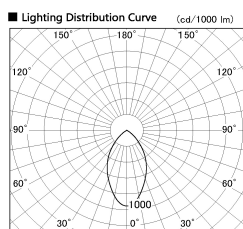

Item no. DD138-2560MW9035

Series Name: Φ 150 Spark (DD138)

Installation	Recessed mount
Type	Φ 150 Spark (DD138)
Fixture wattage	23W
Beam angle	59deg
Color Temp.	3500K
CRI	Ra>90
Luminous	2820 lm
Body	Die-cast aluminum alloy
Body finish	N/A
Trim finish	White
Reflector finish	Mirror
IP Rate	IP20
Light source	COB module
Input Voltage	AC220~240V
Dimming Type	Non-Dimmable
Certificate	CE,CCC
Cut Hole	150

Height (Weight)	
48.5W	130 (1.3kg)
41.0W	130 (1.3kg)
28.0W	130 (1.3kg)
23.0W	100 (1.0kg)
20.0W	100 (1.0kg)