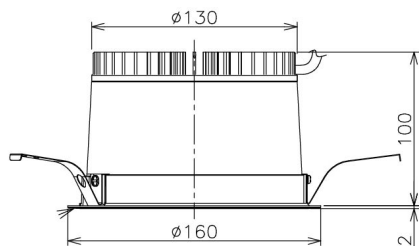

Item no. DD138-2560MW9035

Series Name:  $\Phi$ 150 Spark (DD138)

Installation	Recessed mount
Type	$\Phi$ 150 Spark (DD138)
Fixture wattage	23W
Beam angle	59deg
Color Temp.	3500K
CRI	Ra>90
Luminous	2820 lm
Body	Die-castaluminumalloy
Body finish	N/A
Trim finish	White
Reflector finish	Mirror
IP Rate	IP20
Light source	COB module
Input Voltage	AC220~240V
Dimming Type	Non-Dimmable
Certificate	CE,CCC
Cut Hole	150

Height (Weight)	
48.5W	130 (1.3kg)
41.0W	130 (1.3kg)
28.0W	130 (1.3kg)
23.0W	100 (1.0kg)
20.0W	100 (1.0kg)