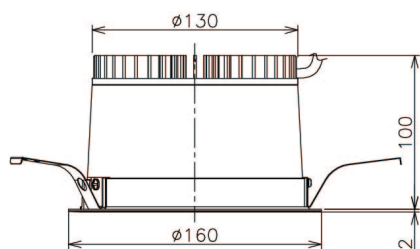

Item no. DD138-2020MW9035

Series Name: Φ 150 Spark (DD138)

Installation	Recessed mount
Type	Φ 150 Spark (DD138)
Fixture wattage	20W
Beam angle	19deg
Color Temp.	3500K
CRI	Ra>90
Luminous	2135 lm
Body	Die-cast aluminum alloy
Body finish	N/A
Trim finish	White
Reflector finish	Mirror
IP Rate	IP20
Light source	COB module
Input Voltage	AC220~240V
Dimming Type	Non-Dimmable
Certificate	CE,CCC
Cut Hole	150

Height (Weight)	
48.5W	130 (1.3kg)
41.0W	130 (1.3kg)
28.0W	130 (1.3kg)
23.0W	100 (1.0kg)
20.0W	100 (1.0kg)