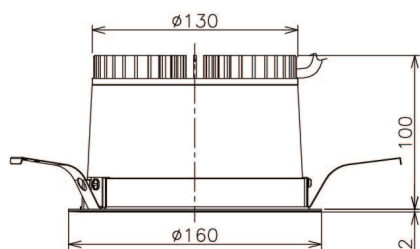

Item no. DD138-2020MW9035

Series Name: Φ 150 Spark (DD138)

Installation	Recessed mount
Type	
Fixture wattage	20W
Beam angle	19deg
Color Temp.	3500K
CRI	Ra>90
Luminous	2135 lm
Body	Die-castaluminumalloy
Body finish	N/A
Trim finish	White
Reflector finish	Mirror
IP Rate	IP20
Light source	COB module
Input Voltage	AC220~240V
Dimming Type	Non-Dimmable
Certificate	CE,CCC
Cut Hole	150

Height (Weight)	
48.5W	130 (1.3kg)
41.0W	130 (1.3kg)
28.0W	130 (1.3kg)
23.0W	100 (1.0kg)
20.0W	100 (1.0kg)