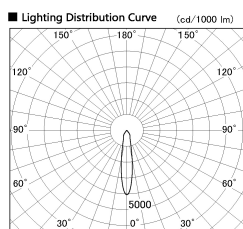

Item no. DD138-2020MW9035

Series Name: Φ 150 Spark (DD138)

Installation	Recessed mount
Type	Φ 150 Spark (DD138)
Fixture wattage	20W
Beam angle	19deg
Color Temp.	3500K
CRI	Ra>90
Luminous	2135 lm
Body	Die-cast aluminum alloy
Body finish	N/A
Trim finish	White
Reflector finish	Mirror
IP Rate	IP20
Light source	COB module
Input Voltage	AC220~240V
Dimming Type	Non-Dimmable
Certificate	CE,CCC
Cut Hole	150

Height (Weight)	
48.5W	130 (1.3kg)
41.0W	130 (1.3kg)
28.0W	130 (1.3kg)
23.0W	100 (1.0kg)
20.0W	100 (1.0kg)