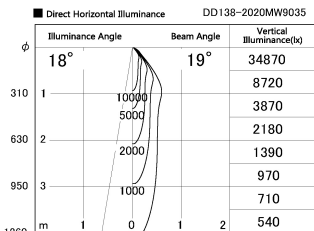

Item no. DD138-2020MW9035

Series Name: Φ 150 Spark (DD138)

Installation	Recessed mount
Type	
Fixture wattage	20W
Beam angle	19deg
Color Temp.	3500K
CRI	Ra>90
Luminous	2135 lm
Body	Die-castaluminumalloy
Body finish	N/A
Trim finish	White
Reflector finish	Mirror
IP Rate	IP20
Light source	COB module
Input Voltage	AC220~240V
Dimming Type	Non-Dimmable
Certificate	CE,CCC
Cut Hole	150

Height (Weight)	
48.5W	130 (1.3kg)
41.0W	130 (1.3kg)
28.0W	130 (1.3kg)
23.0W	100 (1.0kg)
20.0W	100 (1.0kg)