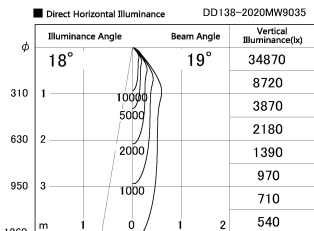

Item no. DD138-2020MW9035

Series Name: Φ 150 Spark (DD138)

Installation	Recessed mount
Type	Φ 150 Spark (DD138)
Fixture wattage	20W
Beam angle	19deg
Color Temp.	3500K
CRI	Ra>90
Luminous	2135 lm
Body	Die-cast aluminum alloy
Body finish	N/A
Trim finish	White
Reflector finish	Mirror
IP Rate	IP20
Light source	COB module
Input Voltage	AC220~240V
Dimming Type	Non-Dimmable
Certificate	CE,CCC
Cut Hole	150

Height (Weight)	
48.5W	130 (1.3kg)
41.0W	130 (1.3kg)
28.0W	130 (1.3kg)
23.0W	100 (1.0kg)
20.0W	100 (1.0kg)