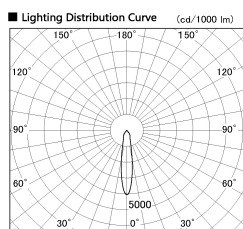

Item no. DD138-2020MW9035

Series Name: Φ 150 Spark (DD138)

Installation	Recessed mount
Type	
Fixture wattage	20W
Beam angle	19deg
Color Temp.	3500K
CRI	Ra>90
Luminous	2135 lm
Body	Die-castaluminumalloy
Body finish	N/A
Trim finish	White
Reflector finish	Mirror
IP Rate	IP20
Light source	COB module
Input Voltage	AC220~240V
Dimming Type	Non-Dimmable
Certificate	CE,CCC
Cut Hole	150

Height (Weight)	
48.5W	130 (1.3kg)
41.0W	130 (1.3kg)
28.0W	130 (1.3kg)
23.0W	100 (1.0kg)
20.0W	100 (1.0kg)